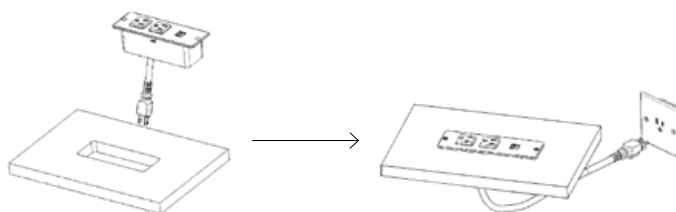

## DOUBLE OUTLET & USB-A

Quick access  
for all your  
devices!

Optimize your office space, living room, or bedroom

### ADVANTAGES AND BENEFITS

- Combine your charging station and power bar to optimize your spaces
- Ergonomic and easy-to-install power bar is equipped with two 120 V outlets two USB-A outlets
- Ideal for arranging and organizing electronic devices
- Supplied with a 59" (1.5 m) power cable
- Can be installed under a table, counter, shelf, sofa or bed for convenient access
- Accommodates USB-A enabled smart phones, tablets and laptops

### TECHNICAL SPECS

- Shape: rectangular
- Number of 120 V receptacles: 2
- USB ports: 2 USB-A totals 5V 2A
- Mounting: recess
- Bore hole : 5 5/16" (135 mm)
- Width: 2 1/8" (54 mm)
- Height: 1 31/32" (50 mm)
- Length: 6 5/16" (160 mm)

Insert power bar and cable through a broken-through hole.

Connect it to power and it's ready to use!

No.	Configuration	Finish
DS2322P2U90	2 120 V outlets and 2 USB-A ports	Black