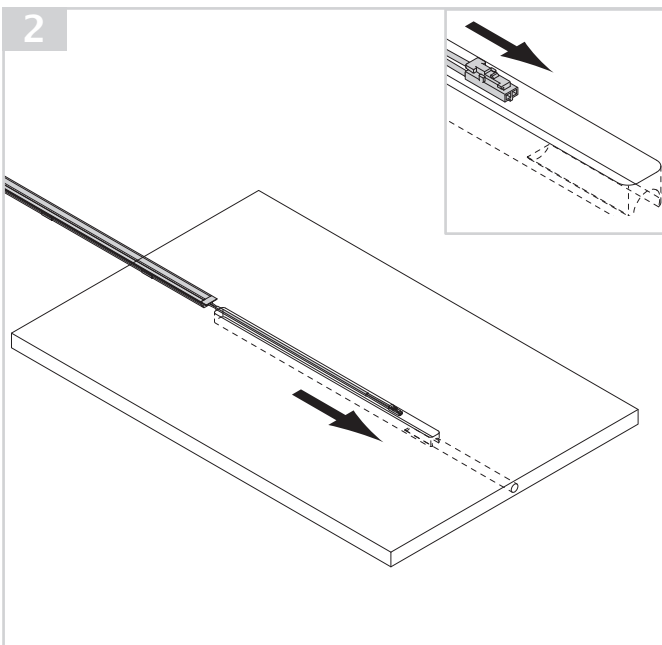

24V DC 3000K
4000K

Typ	L-1 in (mm)	X ± 0.02 (0,5 mm)	Watt
811209512...	3.74 (95)	3.58 (91)	1.0
811212012...	4.72 (120)	4.57 (116)	2.0
811224512...	9.65 (245)	9.49 (241)	3.9
811239512...	15.55 (395)	15.39 (391)	6.8
811254512...	21.46 (545)	21.29 (541)	9.6
811269512...	27.36 (695)	27.20 (691)	12.5

inch
(mm)

CAUTION
RISK OF ELEKTRIC SHOCK
DRY LOCATION USE ONLY

USE ONLY WITH
CLASS 2 POWER UNIT

FOR WALL; CEILING,
UNDER-CABINET OR
CABINET USE ONLY

CAUTION
RISK OF ELEKTRIC SHOCK
DRY LOCATION USE ONLY

USE ONLY WITH
CLASS 2 POWER UNIT

FOR WALL; CEILING,
UNDER-CABINET OR
CABINET USE ONLY