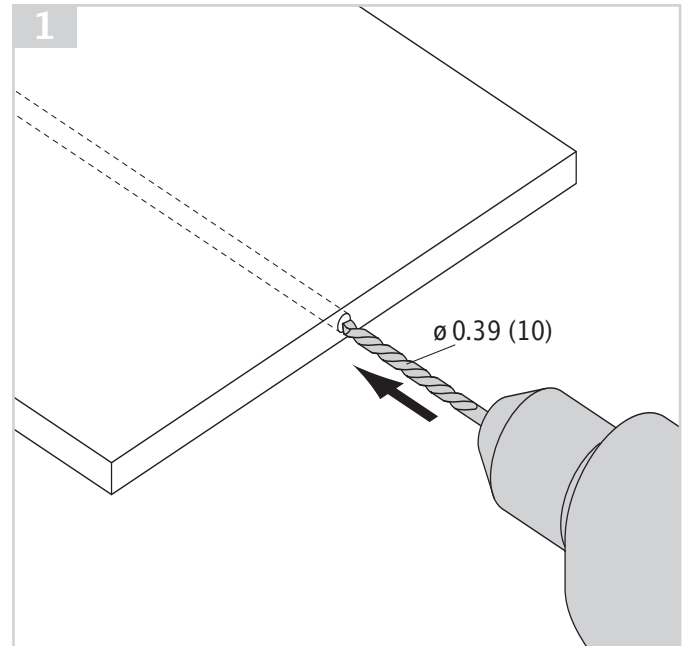

24V DC 3000K
4000K

Typ	L-1 in (mm)	X ± 0.02 (0,5 mm)	Watt
811209512...	3.74 (95)	3.58 (91)	1.0
811212012...	4.72 (120)	4.57 (116)	2.0
811224512...	9.65 (245)	9.49 (241)	3.9
811239512...	15.55 (395)	15.39 (391)	6.8
811254512...	21.46 (545)	21.29 (541)	9.6
811269512...	27.36 (695)	27.20 (691)	12.5

inch
(mm)

CAUTION
RISK OF ELEKTRIC SHOCK
DRY LOCATION USE ONLY

USE ONLY WITH
CLASS 2 POWER UNIT

FOR WALL; CEILING,
UNDER-CABINET OR
CABINET USE ONLY

CAUTION
RISK OF ELEKTRIC SHOCK
DRY LOCATION USE ONLY

USE ONLY WITH
CLASS 2 POWER UNIT