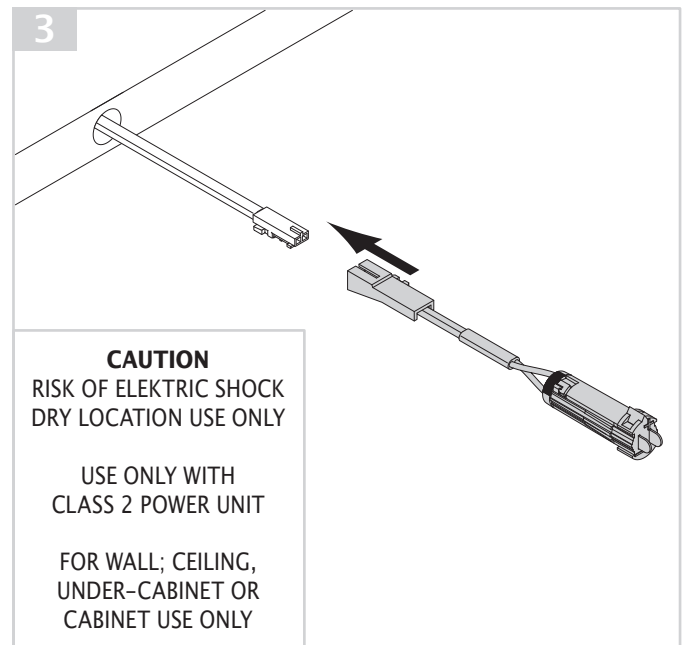

inch
(mm)

CAUTION
RISK OF ELEKTRIC SHOCK
DRY LOCATION USE ONLY

USE ONLY WITH
CLASS 2 POWER UNIT

FOR WALL; CEILING,
UNDER-CABINET OR
CABINET USE ONLY

CAUTION
RISK OF ELEKTRIC SHOCK
DRY LOCATION USE ONLY

USE ONLY WITH
CLASS 2 POWER UNIT