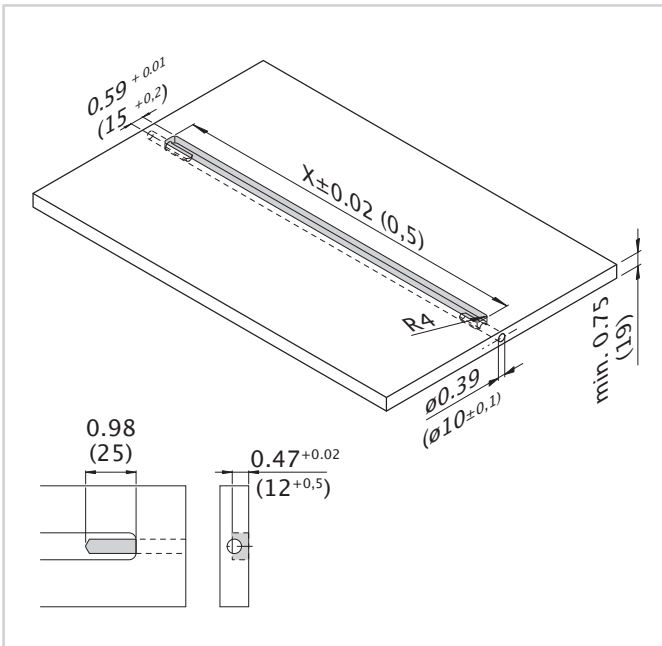

24V DC 3000K
4000K

Typ	L-1 in (mm)	X ± 0.02 (0,5 mm)	Watt
811209512...	3.74 (95)	3.58 (91)	1.0
811212012...	4.72 (120)	4.57 (116)	2.0
811224512...	9.65 (245)	9.49 (241)	3.9
811239512...	15.55 (395)	15.39 (391)	6.8
811254512...	21.46 (545)	21.29 (541)	9.6
811269512...	27.36 (695)	27.20 (691)	12.5

inch
(mm)

CAUTION
RISK OF ELEKTRIC SHOCK
DRY LOCATION USE ONLY

USE ONLY WITH
CLASS 2 POWER UNIT

FOR WALL; CEILING,
UNDER-CABINET OR
CABINET USE ONLY

CAUTION
RISK OF ELEKTRIC SHOCK
DRY LOCATION USE ONLY

USE ONLY WITH
CLASS 2 POWER UNIT