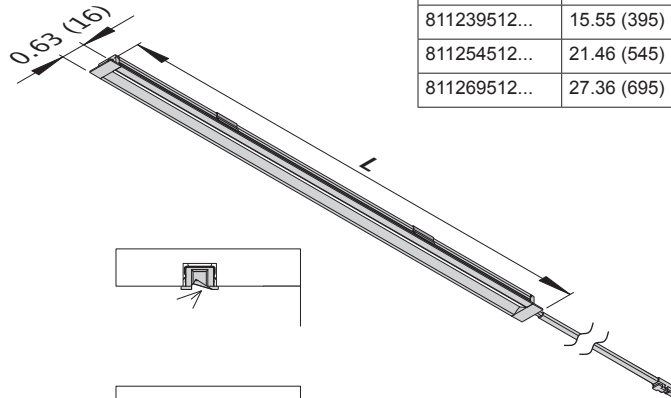

24V DC 3000K
4000K

Typ	L-1 in (mm)	X ± 0.02 (0,5 mm)	Watt
811209512...	3.74 (95)	3.58 (91)	1.0
811212012...	4.72 (120)	4.57 (116)	2.0
811224512...	9.65 (245)	9.49 (241)	3.9
811239512...	15.55 (395)	15.39 (391)	6.8
811254512...	21.46 (545)	21.29 (541)	9.6
811269512...	27.36 (695)	27.20 (691)	12.5

inch
(mm)

CAUTION
RISK OF ELEKTRIC SHOCK
DRY LOCATION USE ONLY

USE ONLY WITH
CLASS 2 POWER UNIT

FOR WALL; CEILING,
UNDER-CABINET OR
CABINET USE ONLY

CAUTION
RISK OF ELEKTRIC SHOCK
DRY LOCATION USE ONLY

USE ONLY WITH
CLASS 2 POWER UNIT

FOR WALL; CEILING,
UNDER-CABINET OR
CABINET USE ONLY