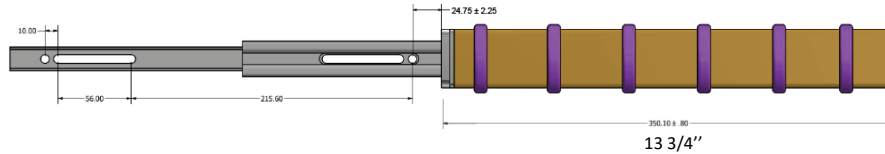

Application

- For wardrobe cabinets with a depth of 14" (356mm) or more.

Avantages

- These full-extension pull-out rack systems will give you easy access to your ties, scarves and belts.
- The retractable valet rod completes the range and lets the user hang and display the garments that were selected.
- Elegant design and trendy colors that blend perfectly with any decor
- Reversible installation for right or left access according to your needs
- Can be installed on solid wood panels with wood screws or compatible with the pre-drilled 32mm system using Euro screws (both types of screws are included).
- Available in 4 trendy finishes

Description

Functionality and elegance!

Stylish pull-out supports with full extension two-way ball-bearing slide and valet rod with an 8.5" (217mm) retractable pole. Designed for standard wardrobe cabinets with a depth of 14" (356mm) or more. Easy installation with included hardware. These systems are reversible so can be installed on left or right side of cabinet. Available in 4 trendy finishes.

These systems are easily reversible for left or right installation. Simply remove the latch on the front of the accessory and insert it at the other end. (see assembly instructions)

Also available :

Shoe fences for 18", 24" or 30" shelves in the same 4 finishes. See our 43218xxx, 58418xxx and 73718xxx series.

A

Pull-Out Belt Rack

B

Pull-Out Tie Rack

C

Pull-Out Scarf Rack

D

Pull-Out Valet Rod