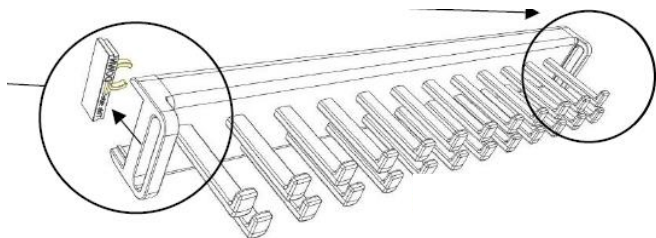

Pull-Out Belt Rack: 3544xxx series
6 Hooks

Pull-Out Tie Rack : 3564xxx series
17 Hooks

Pull-Out Scarf Rack: 3577xxx series
6 rings

Pull-Out Valet Rod: 3531xxx series
Pole extension: 8.5" (217mm)

Full extension pull-out rack system to store your belts, ties and scarves. The range also includes a valet rod. Available in 4 finishes: Chrome, Matte Nickel, Matte Black and Satin Brass.

Application

- For wardrobe cabinets with a depth of 14" (356mm) or more.

Avantages

- These full-extension pull-out rack systems will give you easy access to your ties, scarves and belts.
- The retractable valet rod completes the range and lets the user hang and display the garments that were selected.
- Elegant design and trendy colors that blend perfectly with any decor
- Reversible installation for right or left access according to your needs
- Can be installed on solid wood panels with wood screws or compatible with the pre-drilled 32mm system using Euro screws (both types of screws are included).
- Available in 4 trendy finishes

Description

Functionality and elegance!

Stylish pull-out supports with full extension two-way ball-bearing slide and valet rod with an 8.5" (217mm) retractable pole. Designed for standard wardrobe cabinets with a depth of 14" (356mm) or more. Easy installation with included hardware. These systems are reversible so can be installed on left or right side of cabinet. Available in 4 trendy finishes.

These systems are easily reversible for left or right installation. Simply remove the latch on the front of the accessory and insert it at the other end. (see assembly instructions)

Also available :

Shoe fences for 18", 24" or 30" shelves in the same 4 finishes. See our 43218xxx, 58418xxx and 73718xxx series.