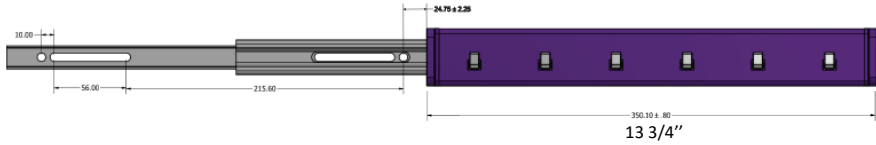

A

B

Pull-Out Tie Rack

C

Pull-Out Scarf Rack

D

Pull-Out Valet Rod

Ref.	Description	Dimensions L x D x H	Chrome	Matte Nickel	Matte Black	Satin Brass
A	Pull-Out Belt Rack	1 3/4" x 13 3/4" x 1 3/4"	3544140	3544184	3544900	3544160
B	Pull-Out Tie Rack	2 1/2" x 13 3/4" x 1 3/4"	3564140	3564184	3564900	3564160
C	Pull-Out Scarf Rack	3 1/16" x 13 3/4" x 1 3/4"	3577140	3577184	3577900	3577160
D	Pull-Out Valet Rod	13 1/16" x 13 3/4" x 1 3/4"	3531140	3531184	3531900	3531160