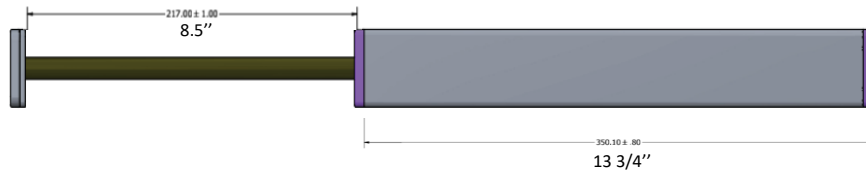

Pull-Out Valet Rod

Ref.	Description	Dimensions L x D x H	Chrome	Matte Nickel	Matte Black	Satin Brass
A	Pull-Out Belt Rack	1 3/4" x 13 3/4" x 1 3/4"	3544140	3544184	3544900	3544160
B	Pull-Out Tie Rack	2 1/2" x 13 3/4" x 1 3/4"	3564140	3564184	3564900	3564160
C	Pull-Out Scarf Rack	3 1/16" x 13 3/4" x 1 3/4"	3577140	3577184	3577900	3577160
D	Pull-Out Valet Rod	13 1/16" x 13 3/4" x 1 3/4"	3531140	3531184	3531900	3531160