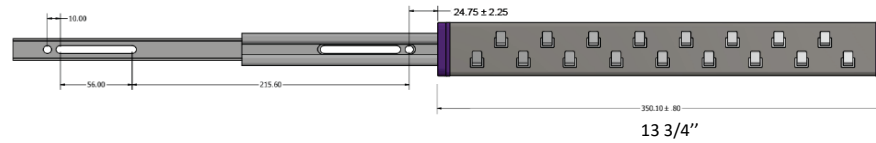

Pull-Out Tie Rack

C