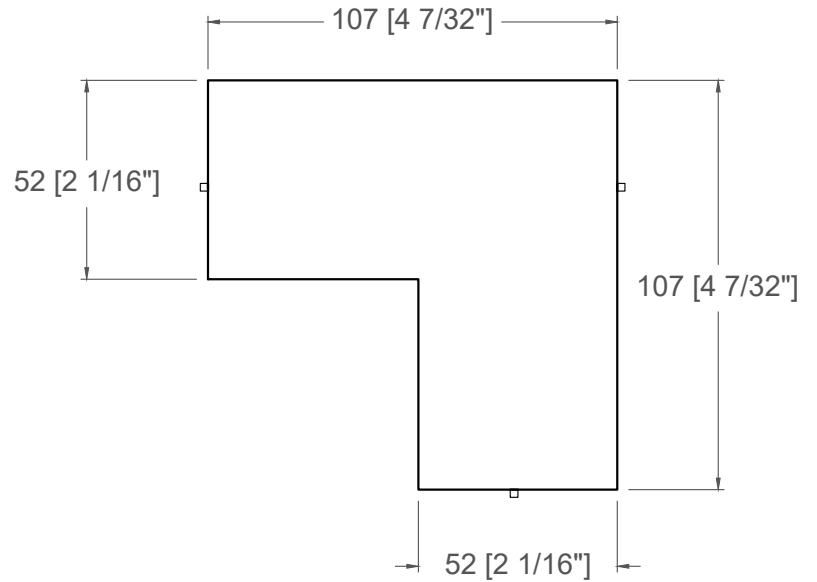

# Transom to Sidelite Patch

# SSGWPF1XXX

Dimensions:

Glass cut-outs: