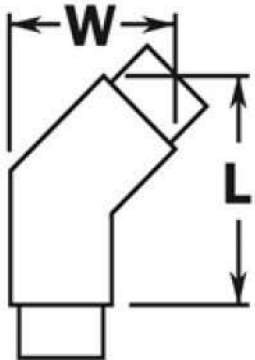

**ARCHITECTURAL RAILING SYSTEMS**

**PART# 7302130**

Flush 135 Degree Angle for

2" Diameter Tubing

W	2-7/8"
L	3-3/8"

<b>MATERIAL</b>	Brass.
<b>AVAILABLE FINISHES</b>	Polished, Satin, Clear Coat, Powder Coat.
<b>INSTALLATION</b>	Adhere fitting to tube using Loctite 326 Metal Adhesive
<b>HARDWARE INCLUDED</b>	---