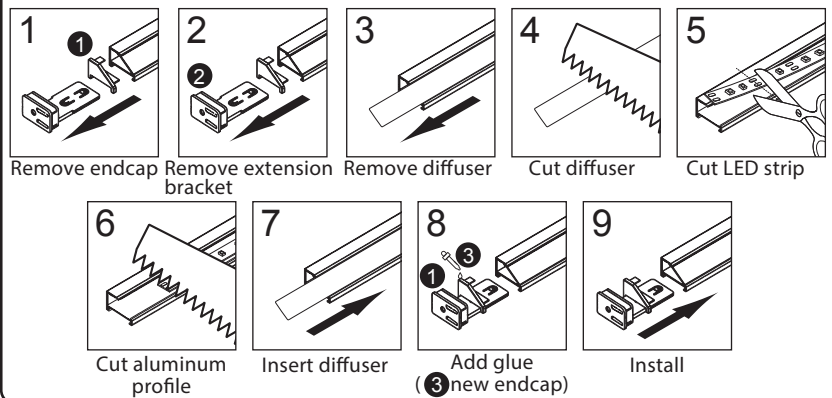

LED Drawer Light

with IR switch

INSTALLATION SHEET

Accessories: Screws(2), Mounting bracket(2), End cap(1)

CUT

Cut the end without IR sensor, each 16.6 mm (0.65 inch) cuttable.

Length: 305 mm / 605 mm / 650 mm / 905 mm / 1205 mm

Input voltage	Power	CCT	RA	Color	Input cable	Induction Distance
24 V DC	10 W/meter	3000 K or 4000 K	>90	Silver	79 inch	5-10 cm

Fix screws.

10mm extension of each side.

Insert light.

Power up.

Test the function.

Function:

Open drawer: light turns on automatically.
Close drawer: light turns off automatically.

Length for LED drawer light

Length in inches

Drawer size	Inside dimension	Drawer light length required	Max length we can extend	Product choice	Cutting length to match the drawer	
9	7.75	7.39	8.17	DRWR LED 305MM	4.62	
	7.5	7.39	8.17		4.62	
12	10.75	10.65	11.44		1.35	
	10.5	10.00	10.79			2.01
15	13.75	13.27	14.06		DRWR LED 605MM	10.55
	13.5	13.27	14.06			10.55
18	16.75	16.54	17.32	7.28		
	16.5	15.88	16.67			7.94
21	19.75	19.15	19.94	4.67		
	19.5	19.15	19.94			4.67
24	22.75	22.42	23.20	1.40		
	22.5	22.42	23.20			1.40
27	25.5	25.03	25.82	DRWR LED 650MM		0.56
	25.75	25.69	26.47			No need to cut
30	28.75	28.30	29.09	DRWR LED 905MM	7.33	
	28.5	28.30	29.09		7.33	
33	31.75	31.57	32.35		4.06	
	31.5	30.91	31.70			4.72
36	34.75	34.18	34.97		1.45	
	34.5	34.18	34.97			1.45
39	37.75	37.45	38.24		DRWR LED 1205MM	9.99
	37.5	37.45	38.24			9.99
42	40.75	40.72	41.50			6.72
	40.5	40.06	40.85			
45	43.75	43.33	44.12			4.11
	43.5	43.33	44.12			
48	46.75	46.60	47.39	0.84		
	46.5	45.94	46.73			1.50