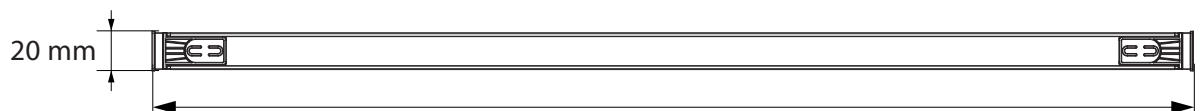

LED Drawer Light

with IR switch

INSTALLATION SHEET

Accessories: Screws(2), Mounting bracket(2), End cap(1)

CUT

Cut the end without IR sensor, each 16.6 mm (0.65 inch) cuttable.

Length: 305 mm / 605 mm / 650 mm / 905 mm / 1205 mm

Input voltage	Power	CCT	RA	Color	Input cable	Induction Distance
24 V DC	10 W/meter	3000 K or 4000 K	>90	Silver	79 inch	5-10 cm

Fix screws.

10mm extension of each side.

Insert light.

Power up.

Test the function.

Function:

Open drawer: light turns on automatically.
Close drawer: light turns off automatically.

Length for LED drawer light

Length in inches

Drawer size	Inside dimension	Drawer light length required	Max length we can extend	Product choice	Cutting length to match the drawer	
9	7.75	7.39	8.17	DRWR LED 305MM	4.62	
	7.5	7.39	8.17		4.62	
12	10.75	10.65	11.44		1.35	
	10.5	10.00	10.79			2.01
15	13.75	13.27	14.06		DRWR LED 605MM	10.55
	13.5	13.27	14.06			10.55
18	16.75	16.54	17.32	7.28		
	16.5	15.88	16.67			7.94
21	19.75	19.15	19.94	4.67		
	19.5	19.15	19.94			4.67
24	22.75	22.42	23.20	1.40		
	22.5	22.42	23.20			1.40
27	25.5	25.03	25.82	DRWR LED 650MM		0.56
	25.75	25.69	26.47			No need to cut
30	28.75	28.30	29.09	DRWR LED 905MM	7.33	
	28.5	28.30	29.09		7.33	
33	31.75	31.57	32.35		4.06	
	31.5	30.91	31.70			4.72
36	34.75	34.18	34.97		1.45	
	34.5	34.18	34.97			1.45
39	37.75	37.45	38.24		DRWR LED 1205MM	9.99
	37.5	37.45	38.24			9.99
42	40.75	40.72	41.50			6.72
	40.5	40.06	40.85			
45	43.75	43.33	44.12			4.11
	43.5	43.33	44.12			
48	46.75	46.60	47.39	0.84		
	46.5	45.94	46.73			1.50