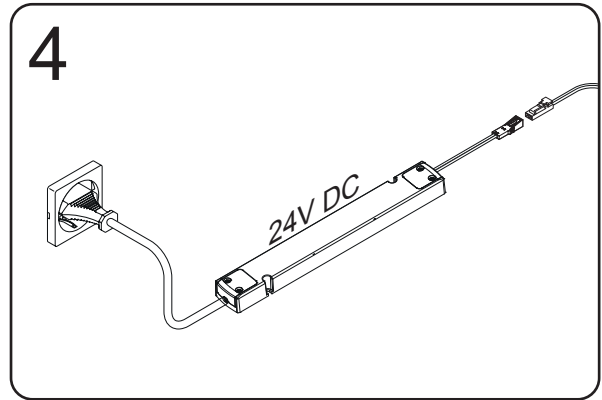

LED Drawer Light

with IR switch

INSTALLATION SHEET

Accessories: Screws(2), Mounting bracket(2), End cap(1)

CUT

Cut the end without IR sensor, each 16.6 mm (0.65 inch) cuttable.

Length: 305 mm / 605 mm / 650 mm / 905 mm / 1205 mm

Input voltage	Power	CCT	RA	Color	Input cable	Induction Distance
24 V DC	10 W/meter	3000 K or 4000 K	>90	Silver	79 inch	5-10 cm

Fix screws.

10mm extension of each side.

Insert light.

Power up.

Test the function.

Function:

Open drawer: light turns on automatically.
Close drawer: light turns off automatically.

Length for LED drawer light

Length in inches

Drawer size	Inside dimension	Drawer light length required	Max length we can extend	Product choice	Cutting length to match the drawer	
9	7.75	7.39	8.17	DRWR LED 305MM	4.62	
	7.5	7.39	8.17		4.62	
12	10.75	10.65	11.44		1.35	
	10.5	10.00	10.79			2.01
15	13.75	13.27	14.06		DRWR LED 605MM	10.55
	13.5	13.27	14.06			10.55
18	16.75	16.54	17.32	7.28		
	16.5	15.88	16.67			7.94
21	19.75	19.15	19.94	4.67		
	19.5	19.15	19.94			4.67
24	22.75	22.42	23.20	1.40		
	22.5	22.42	23.20			1.40
27	25.5	25.03	25.82	DRWR LED 650MM		0.56
	25.75	25.69	26.47			No need to cut
30	28.75	28.30	29.09	DRWR LED 905MM	7.33	
	28.5	28.30	29.09		7.33	
33	31.75	31.57	32.35		4.06	
	31.5	30.91	31.70			4.72
36	34.75	34.18	34.97		1.45	
	34.5	34.18	34.97			1.45
39	37.75	37.45	38.24		DRWR LED 1205MM	9.99
	37.5	37.45	38.24			9.99
42	40.75	40.72	41.50			6.72
	40.5	40.06	40.85			
45	43.75	43.33	44.12			4.11
	43.5	43.33	44.12			
48	46.75	46.60	47.39	0.84		
	46.5	45.94	46.73			1.50