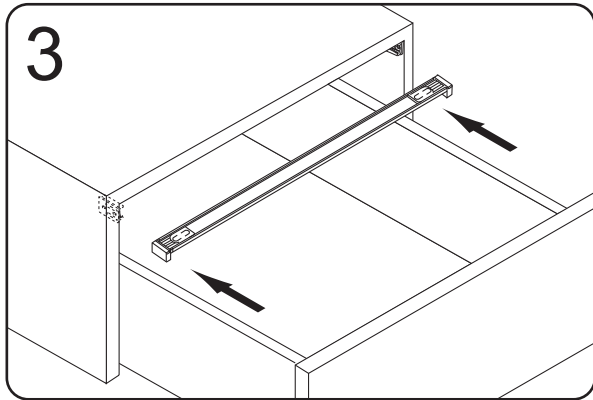

LED Drawer Light

with IR switch

INSTALLATION SHEET

Accessories: Screws(2), Mounting bracket(2), End cap(1)

CUT

Cut the end without IR sensor, each 16.6 mm (0.65 inch) cuttable.

Length: 305 mm / 605 mm / 650 mm / 905 mm / 1205 mm

Input voltage	Power	CCT	RA	Color	Input cable	Induction Distance
24 V DC	10 W/meter	3000 K or 4000 K	>90	Silver	79 inch	5-10 cm

Fix screws.

10mm extension of each side.

Insert light.

Power up.

Test the function.

Function:

Open drawer: light turns on automatically.
Close drawer: light turns off automatically.

Length for LED drawer light

Length in inches

Drawer size	Inside dimension	Drawer light length required	Max length we can extend	Product choice	Cutting length to match the drawer	
9	7.75	7.39	8.17	DRWR LED 305MM	4.62	
	7.5	7.39	8.17		4.62	
12	10.75	10.65	11.44		1.35	
	10.5	10.00	10.79			2.01
15	13.75	13.27	14.06		DRWR LED 605MM	10.55
	13.5	13.27	14.06			10.55
18	16.75	16.54	17.32	7.28		
	16.5	15.88	16.67			7.94
21	19.75	19.15	19.94	4.67		
	19.5	19.15	19.94			4.67
24	22.75	22.42	23.20	1.40		
	22.5	22.42	23.20			1.40
27	25.5	25.03	25.82	DRWR LED 650MM		0.56
	25.75	25.69	26.47			No need to cut
30	28.75	28.30	29.09	DRWR LED 905MM	7.33	
	28.5	28.30	29.09		7.33	
33	31.75	31.57	32.35		4.06	
	31.5	30.91	31.70			4.72
36	34.75	34.18	34.97		1.45	
	34.5	34.18	34.97			1.45
39	37.75	37.45	38.24		DRWR LED 1205MM	9.99
	37.5	37.45	38.24			9.99
42	40.75	40.72	41.50			6.72
	40.5	40.06	40.85			
45	43.75	43.33	44.12			4.11
	43.5	43.33	44.12			
48	46.75	46.60	47.39	0.84		
	46.5	45.94	46.73			1.50