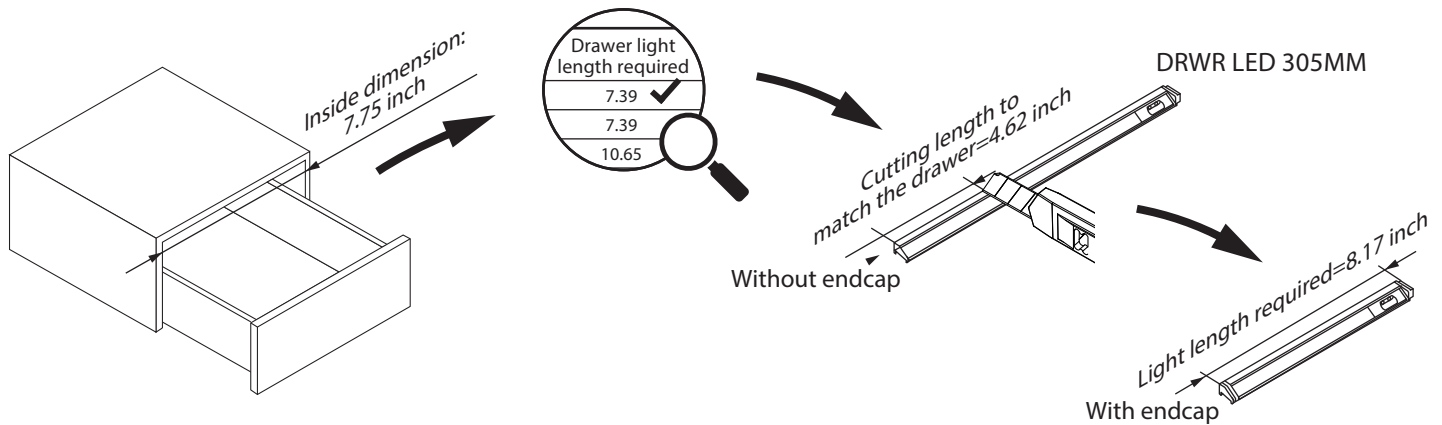

LED Drawer Light

with IR switch

INSTALLATION SHEET

Accessories: Screws(2), Mounting bracket(2), End cap(1)

CUT

Cut the end without IR sensor, each 16.6 mm (0.65 inch) cuttable.

Length: 305 mm / 605 mm / 650 mm / 905 mm / 1205 mm

Input voltage	Power	CCT	RA	Color	Input cable	Induction Distance
24 V DC	10 W/meter	3000 K or 4000 K	>90	Silver	79 inch	5-10 cm

Fix screws.

10mm extension of each side.

Insert light.

Power up.

Test the function.

Function:

Open drawer: light turns on automatically.
Close drawer: light turns off automatically.

Length for LED drawer light

Length in inches

Drawer size	Inside dimension	Drawer light length required	Max length we can extend	Product choice	Cutting length to match the drawer	
9	7.75	7.39	8.17	DRWR LED 305MM	4.62	
	7.5	7.39	8.17		4.62	
12	10.75	10.65	11.44		1.35	
	10.5	10.00	10.79			2.01
15	13.75	13.27	14.06		DRWR LED 605MM	10.55
	13.5	13.27	14.06			10.55
18	16.75	16.54	17.32	7.28		
	16.5	15.88	16.67			7.94
21	19.75	19.15	19.94	4.67		
	19.5	19.15	19.94			4.67
24	22.75	22.42	23.20	1.40		
	22.5	22.42	23.20			1.40
27	25.5	25.03	25.82	DRWR LED 650MM		0.56
	25.75	25.69	26.47			No need to cut
30	28.75	28.30	29.09	DRWR LED 905MM	7.33	
	28.5	28.30	29.09		7.33	
33	31.75	31.57	32.35		4.06	
	31.5	30.91	31.70			4.72
36	34.75	34.18	34.97		1.45	
	34.5	34.18	34.97			1.45
39	37.75	37.45	38.24		DRWR LED 1205MM	9.99
	37.5	37.45	38.24			9.99
42	40.75	40.72	41.50			6.72
	40.5	40.06	40.85			
45	43.75	43.33	44.12			4.11
	43.5	43.33	44.12			
48	46.75	46.60	47.39	0.84		
	46.5	45.94	46.73			1.50