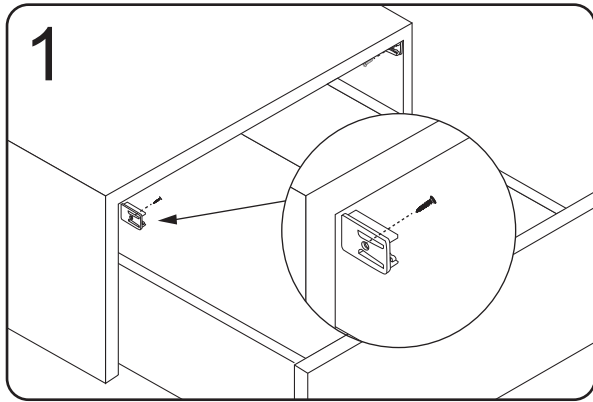

LED Drawer Light

with IR switch

INSTALLATION SHEET

Accessories: Screws(2), Mounting bracket(2), End cap(1)

CUT

Cut the end without IR sensor, each 16.6 mm (0.65 inch) cuttable.

Length: 305 mm / 605 mm / 650 mm / 905 mm / 1205 mm

Input voltage	Power	CCT	RA	Color	Input cable	Induction Distance
24 V DC	10 W/meter	3000 K or 4000 K	>90	Silver	79 inch	5-10 cm

Fix screws.

10mm extension of each side.

Insert light.

Power up.

Test the function.

Function:

Open drawer: light turns on automatically.
Close drawer: light turns off automatically.

Length for LED drawer light

Length in inches

Drawer size	Inside dimension	Drawer light length required	Max length we can extend	Product choice	Cutting length to match the drawer	
9	7.75	7.39	8.17	DRWR LED 305MM	4.62	
	7.5	7.39	8.17		4.62	
12	10.75	10.65	11.44		1.35	
	10.5	10.00	10.79			2.01
15	13.75	13.27	14.06		DRWR LED 605MM	10.55
	13.5	13.27	14.06			10.55
18	16.75	16.54	17.32	7.28		
	16.5	15.88	16.67			7.94
21	19.75	19.15	19.94	4.67		
	19.5	19.15	19.94			4.67
24	22.75	22.42	23.20	1.40		
	22.5	22.42	23.20			1.40
27	25.5	25.03	25.82	DRWR LED 650MM		0.56
	25.75	25.69	26.47			No need to cut
30	28.75	28.30	29.09	DRWR LED 905MM	7.33	
	28.5	28.30	29.09		7.33	
33	31.75	31.57	32.35		4.06	
	31.5	30.91	31.70			4.72
36	34.75	34.18	34.97		1.45	
	34.5	34.18	34.97			1.45
39	37.75	37.45	38.24		DRWR LED 1205MM	9.99
	37.5	37.45	38.24			9.99
42	40.75	40.72	41.50			6.72
	40.5	40.06	40.85			
45	43.75	43.33	44.12			4.11
	43.5	43.33	44.12			
48	46.75	46.60	47.39	0.84		
	46.5	45.94	46.73			1.50