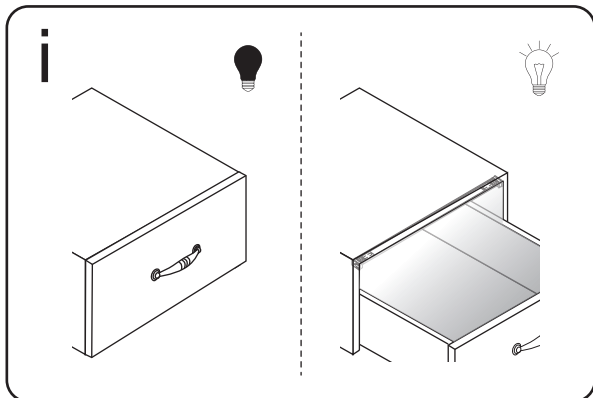

LED Drawer Light

with IR switch

INSTALLATION SHEET

Accessories: Screws(2), Mounting bracket(2), End cap(1)

CUT

Cut the end without IR sensor, each 16.6 mm (0.65 inch) cuttable.

Length: 305 mm / 605 mm / 650 mm / 905 mm / 1205 mm

Input voltage	Power	CCT	RA	Color	Input cable	Induction Distance
24 V DC	10 W/meter	3000 K or 4000 K	>90	Silver	79 inch	5-10 cm

Fix screws.

10mm extension of each side.

Insert light.

Power up.

Test the function.

Function:

Open drawer: light turns on automatically.
Close drawer: light turns off automatically.

Length for LED drawer light

Length in inches

Drawer size	Inside dimension	Drawer light length required	Max length we can extend	Product choice	Cutting length to match the drawer	
9	7.75	7.39	8.17	DRWR LED 305MM	4.62	
	7.5	7.39	8.17		4.62	
12	10.75	10.65	11.44		1.35	
	10.5	10.00	10.79			2.01
15	13.75	13.27	14.06		DRWR LED 605MM	10.55
	13.5	13.27	14.06			10.55
18	16.75	16.54	17.32	7.28		
	16.5	15.88	16.67			7.94
21	19.75	19.15	19.94	4.67		
	19.5	19.15	19.94			4.67
24	22.75	22.42	23.20	1.40		
	22.5	22.42	23.20			1.40
27	25.5	25.03	25.82	DRWR LED 650MM		0.56
	25.75	25.69	26.47			No need to cut
30	28.75	28.30	29.09	DRWR LED 905MM	7.33	
	28.5	28.30	29.09		7.33	
33	31.75	31.57	32.35		4.06	
	31.5	30.91	31.70			4.72
36	34.75	34.18	34.97		1.45	
	34.5	34.18	34.97			1.45
39	37.75	37.45	38.24		DRWR LED 1205MM	9.99
	37.5	37.45	38.24			9.99
42	40.75	40.72	41.50			6.72
	40.5	40.06	40.85			
45	43.75	43.33	44.12			4.11
	43.5	43.33	44.12			
48	46.75	46.60	47.39	0.84		
	46.5	45.94	46.73			1.50