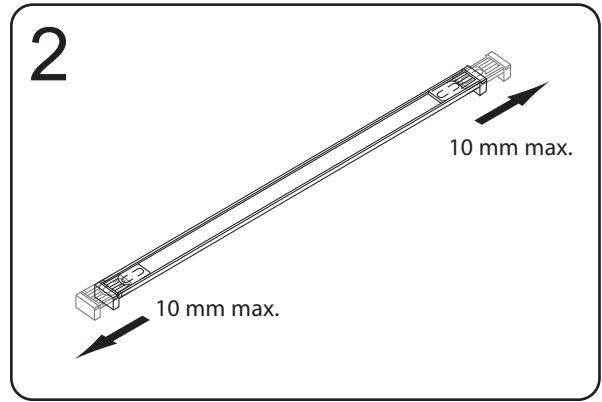

LED Drawer Light

with IR switch

INSTALLATION SHEET

Accessories: Screws(2), Mounting bracket(2), End cap(1)

CUT

Cut the end without IR sensor, each 16.6 mm (0.65 inch) cuttable.

Length: 305 mm / 605 mm / 650 mm / 905 mm / 1205 mm

Input voltage	Power	CCT	RA	Color	Input cable	Induction Distance
24 V DC	10 W/meter	3000 K or 4000 K	>90	Silver	79 inch	5-10 cm

Fix screws.

10mm extension of each side.

Insert light.

Power up.

Test the function.

Function:

Open drawer: light turns on automatically.
Close drawer: light turns off automatically.

Length for LED drawer light

Length in inches

Drawer size	Inside dimension	Drawer light length required	Max length we can extend	Product choice	Cutting length to match the drawer	
9	7.75	7.39	8.17	DRWR LED 305MM	4.62	
	7.5	7.39	8.17		4.62	
12	10.75	10.65	11.44		1.35	
	10.5	10.00	10.79			2.01
15	13.75	13.27	14.06		DRWR LED 605MM	10.55
	13.5	13.27	14.06			10.55
18	16.75	16.54	17.32	7.28		
	16.5	15.88	16.67			7.94
21	19.75	19.15	19.94	4.67		
	19.5	19.15	19.94			4.67
24	22.75	22.42	23.20	1.40		
	22.5	22.42	23.20			1.40
27	25.5	25.03	25.82	DRWR LED 650MM		0.56
	25.75	25.69	26.47			No need to cut
30	28.75	28.30	29.09	DRWR LED 905MM	7.33	
	28.5	28.30	29.09		7.33	
33	31.75	31.57	32.35		4.06	
	31.5	30.91	31.70			4.72
36	34.75	34.18	34.97		1.45	
	34.5	34.18	34.97			1.45
39	37.75	37.45	38.24		DRWR LED 1205MM	9.99
	37.5	37.45	38.24			9.99
42	40.75	40.72	41.50			6.72
	40.5	40.06	40.85			
45	43.75	43.33	44.12			4.11
	43.5	43.33	44.12			
48	46.75	46.60	47.39	0.84		
	46.5	45.94	46.73			1.50