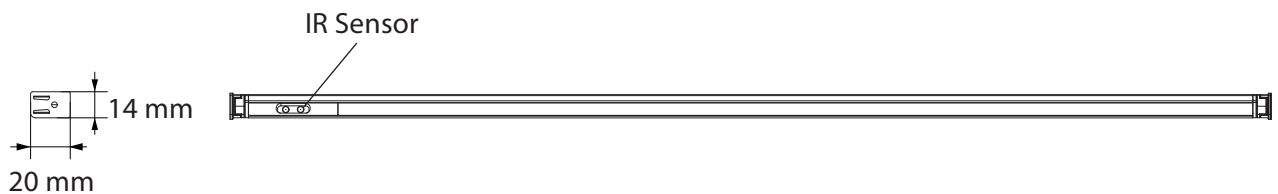

LED Drawer Light

with IR switch

INSTALLATION SHEET

Accessories: Screws(2), Mounting bracket(2), End cap(1)

CUT

Cut the end without IR sensor, each 16.6 mm (0.65 inch) cuttable.

Length: 305 mm / 605 mm / 650 mm / 905 mm / 1205 mm

Input voltage	Power	CCT	RA	Color	Input cable	Induction Distance
24 V DC	10 W/meter	3000 K or 4000 K	>90	Silver	79 inch	5-10 cm

Fix screws.

10mm extension of each side.

Insert light.

Power up.

Test the function.

Function:

Open drawer: light turns on automatically.
Close drawer: light turns off automatically.

Length for LED drawer light

Length in inches

Drawer size	Inside dimension	Drawer light length required	Max length we can extend	Product choice	Cutting length to match the drawer	
9	7.75	7.39	8.17	DRWR LED 305MM	4.62	
	7.5	7.39	8.17		4.62	
12	10.75	10.65	11.44		1.35	
	10.5	10.00	10.79			2.01
15	13.75	13.27	14.06		DRWR LED 605MM	10.55
	13.5	13.27	14.06			10.55
18	16.75	16.54	17.32	7.28		
	16.5	15.88	16.67			7.94
21	19.75	19.15	19.94	4.67		
	19.5	19.15	19.94			4.67
24	22.75	22.42	23.20	1.40		
	22.5	22.42	23.20			1.40
27	25.5	25.03	25.82	DRWR LED 650MM		0.56
	25.75	25.69	26.47			No need to cut
30	28.75	28.30	29.09	DRWR LED 905MM	7.33	
	28.5	28.30	29.09		7.33	
33	31.75	31.57	32.35		4.06	
	31.5	30.91	31.70			4.72
36	34.75	34.18	34.97		1.45	
	34.5	34.18	34.97			1.45
39	37.75	37.45	38.24		DRWR LED 1205MM	9.99
	37.5	37.45	38.24			9.99
42	40.75	40.72	41.50			6.72
	40.5	40.06	40.85			
45	43.75	43.33	44.12			4.11
	43.5	43.33	44.12			
48	46.75	46.60	47.39	0.84		
	46.5	45.94	46.73			1.50