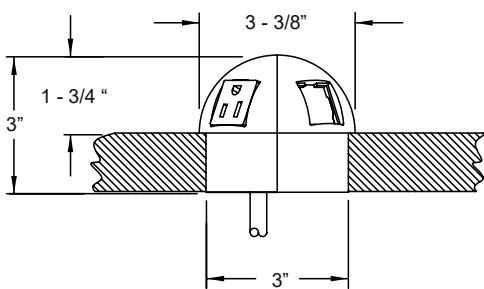

SPHERE 2-2

ON SURFACE

SPHERE 2-2

Mounting: On Surface

- 2 electrical ports, 2 opens.
- Structure material: Plastic.
- Requires surface drilling.
- Different colors that adapt to your needs
- Due to its design, it is accessible from multiple angles.
- Stylish and modern design.
- Different technologies that you can incorporate in the open ports (sold separately)

Art. No.	Width (Cut out)	Length (Cut out)	Table Thickness	Cable Length
SP12892P2O030	3"	3"	0.5" - 1"	72"
SP22104P172	3"	3"	0.5" - 1"	72"
SP22104P90	3"	3"	0.5" - 1"	72"
SP22104P900	3"	3"	0.5" - 1"	72"

Colors

Technologies

Measures

Installation Layout

Snap the two halves together and drop into the 3" hole.
Optional: For a tighter fit, apply double-sided tape between the two sphere halves.