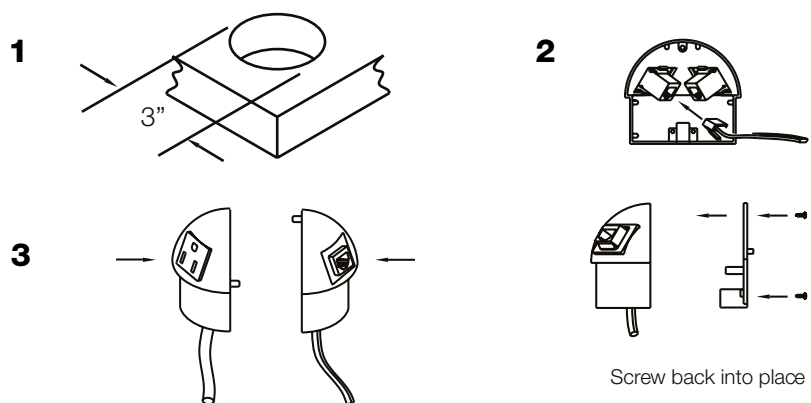

SPHERE 2-2

ON SURFACE

SPHERE 2-2

Mounting: On Surface

- 2 electrical ports, 2 opens.
- Structure material: Plastic.
- Requires surface drilling.
- Different colors that adapt to your needs
- Due to its design, it is accessible from multiple angles.
- Stylish and modern design.
- Different technologies that you can incorporate in the open ports (sold separately)

Art. No.	Width (Cut out)	Length (Cut out)	Table Thickness	Cable Length
SP12892P2O030	3"	3"	0.5" - 1"	72"
SP22104P172	3"	3"	0.5" - 1"	72"
SP22104P90	3"	3"	0.5" - 1"	72"
SP22104P900	3"	3"	0.5" - 1"	72"

Colors

Technologies

Measures

Installation Layout

Snap the two halves together and drop into the 3" hole.
Optional: For a tighter fit, apply double-sided tape between the two sphere halves.