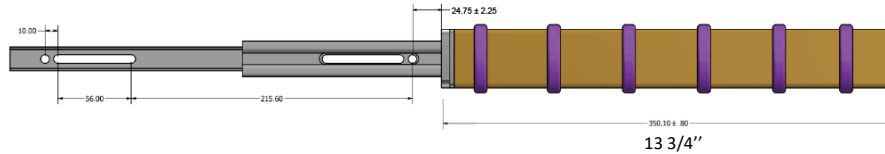

Application

- For wardrobe cabinets with a depth of 14" (356mm) or more.

Avantages

- These full-extension pull-out rack systems will give you easy access to your ties, scarves and belts.
- The retractable valet rod completes the range and lets the user hang and display the garments that were selected.
- Elegant design and trendy colors that blend perfectly with any decor
- Reversible installation for right or left access according to your needs
- Can be installed on solid wood panels with wood screws or compatible with the pre-drilled 32mm system using Euro screws (both types of screws are included).
- Available in 4 trendy finishes

Description

Functionality and elegance!

Stylish pull-out supports with full extension two-way ball-bearing slide and valet rod with an 8.5" (217mm) retractable pole. Designed for standard wardrobe cabinets with a depth of 14" (356mm) or more. Easy installation with included hardware. These systems are reversible so can be installed on left or right side of cabinet . Available in 4 trendy finishes.

These systems are easily reversible for left or right installation. Simply remove the latch on the front of the accessory and insert it at the other end. (see assembly instructions)

Also available :

Shoe fences for 18", 24" or 30" shelves in the same 4 finishes. See our 43218xxx, 58418xxx and 73718xxx series.

A

Pull-Out Belt Rack

B

Pull-Out Tie Rack

C

Pull-Out Scarf Rack

D

Pull-Out Valet Rod