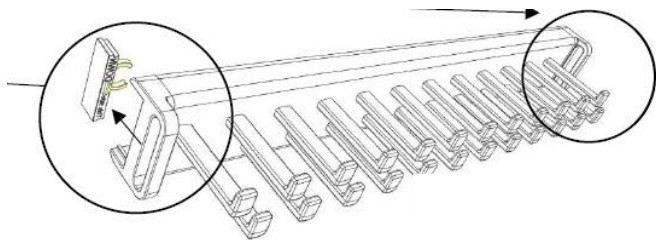

Pull-Out Belt Rack: 3544xxx series
6 Hooks

Pull-Out Tie Rack : 3564xxx series
17 Hooks

Pull-Out Scarf Rack: 3577xxx series
6 rings

Pull-Out Valet Rod: 3531xxx series
Pole extension: 8.5" (217mm)

Full extension pull-out rack system to store your belts, ties and scarves. The range also includes a valet rod. Available in 4 finishes: Chrome, Matte Nickel, Matte Black and Satin Brass.

Application

- For wardrobe cabinets with a depth of 14" (356mm) or more.

Avantages

- These full-extension pull-out rack systems will give you easy access to your ties, scarves and belts.
- The retractable valet rod completes the range and lets the user hang and display the garments that were selected.
- Elegant design and trendy colors that blend perfectly with any decor
- Reversible installation for right or left access according to your needs
- Can be installed on solid wood panels with wood screws or compatible with the pre-drilled 32mm system using Euro screws (both types of screws are included).
- Available in 4 trendy finishes

Description

Functionality and elegance!

Stylish pull-out supports with full extension two-way ball-bearing slide and valet rod with an 8.5" (217mm) retractable pole. Designed for standard wardrobe cabinets with a depth of 14" (356mm) or more. Easy installation with included hardware. These systems are reversible so can be installed on left or right side of cabinet . Available in 4 trendy finishes.

These systems are easily reversible for left or right installation. Simply remove the latch on the front of the accessory and insert it at the other end. (see assembly instructions)

Also available :

Shoe fences for 18", 24" or 30" shelves in the same 4 finishes. See our 43218xxx, 58418xxx and 73718xxx series.