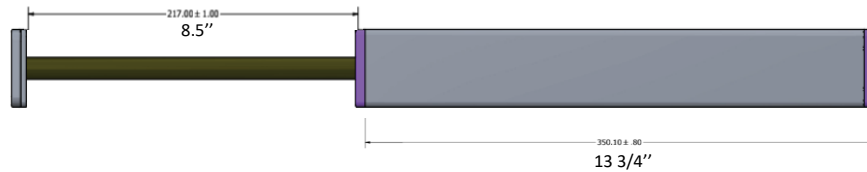

Pull-Out Valet Rod

Ref.	Description	Dimensions L x D x H	Chrome	Matte Nickel	Matte Black	Satin Brass
A	Pull-Out Belt Rack	1 3/4" x 13 3/4" x 1 3/4"	3544140	3544184	3544900	3544160
B	Pull-Out Tie Rack	2 1/2" x 13 3/4" x 1 3/4"	3564140	3564184	3564900	3564160
C	Pull-Out Scarf Rack	3 1/16" x 13 3/4" x 1 3/4"	3577140	3577184	3577900	3577160
D	Pull-Out Valet Rod	13 1/16" x 13 3/4" x 1 3/4"	3531140	3531184	3531900	3531160