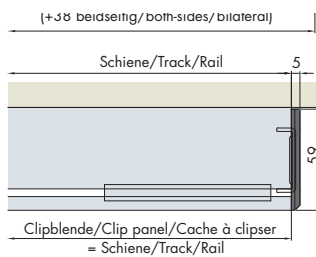

Einbaubeispiele | Mounting examples | Exemples de montage