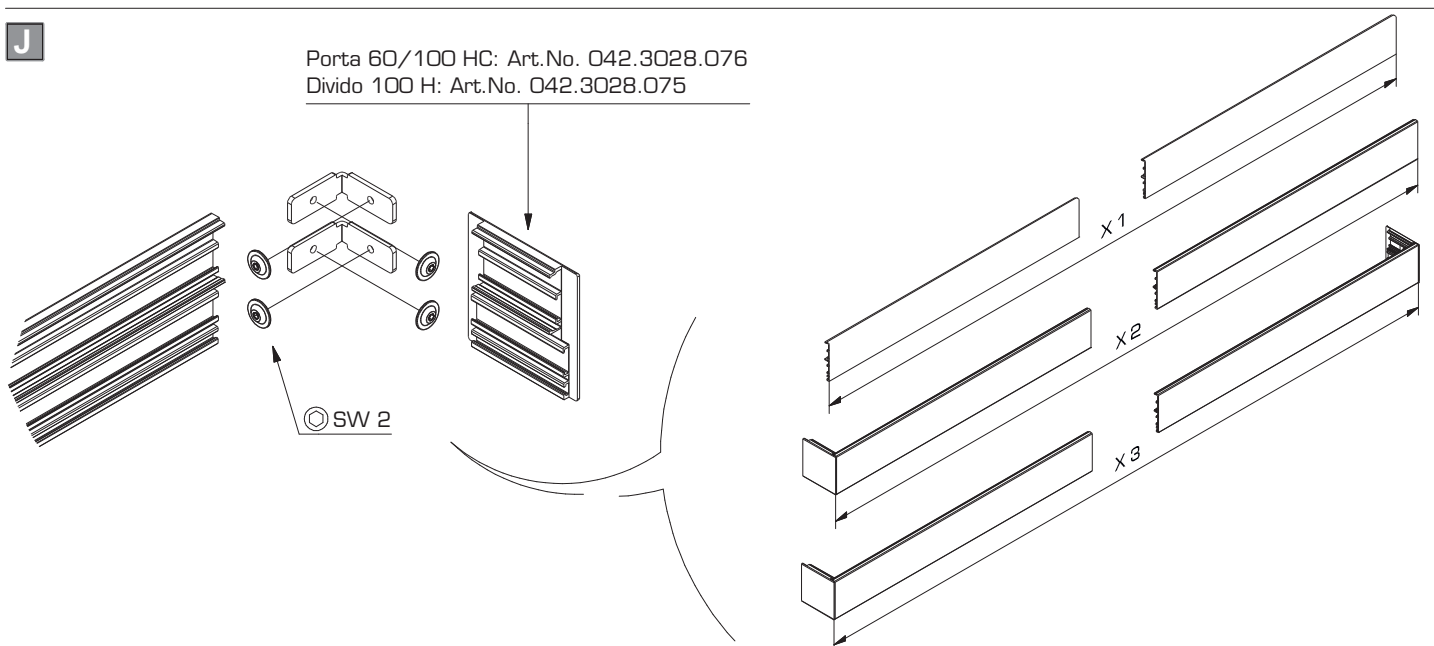

J

Porta 60/100 HC: Art.No. 042.3028.076
 Divido 100 H: Art.No. 042.3028.075

	Porta 60/100 HC	Divido 100 H
X 1	Schiene / track / rail	Schiene / track / rail
X 2	Schiene / track / rail + 10 mm	Schiene / track / rail + 8 mm
X 3	Schiene / track / rail + 20 mm	Schiene / track / rail + 16 mm