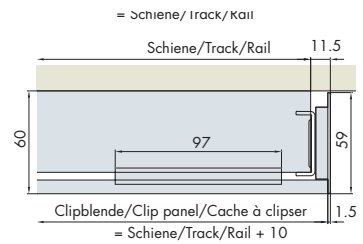

Einbaubeispiele | Mounting examples | Exemples de montage