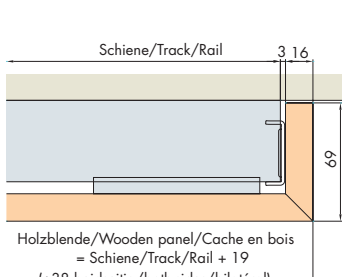

Einbaubeispiele | Mounting examples | Exemples de montage