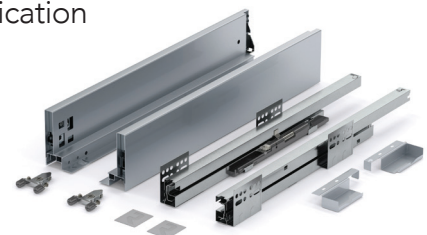

Sophisticated  
design

Slim panels

Modern  
look

AXIAL is perfectly suited for all your woodworking projects

The AXIAL metal drawer offers a sophisticated style with its straight and symmetrical lines and optimal storage capacity thanks to its slim double panels.

## ADVANTAGES AND BENEFITS

- **Optimal movement:** soft-close mechanism and geared opening for unmatched stability
- **Easy and simple assembly:** works without a locking device
- **Versatile:** offered in three splendid finishes and various depths and heights
- **Perfect installation:** offers a three-dimensional adjustment, for lateral, height, and inclined
- **Reliable quality and lasting value:** KCMA certification and Richelieu lifetime warranty
- **Load capacity:** 88 lb (40 kg)