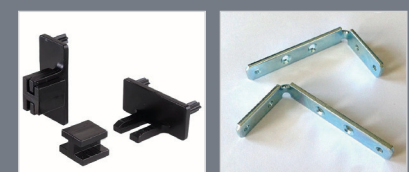

LED recessed vertical profiles

Application: cabinet doors

NO.	COLOR FINISH	DESCRIPTION	MATERIAL	DIMENSIONS (L X W X H)		
				IMPERIAL	METRIC	
7	70010260450	140, 990, 30	Single grip profile	Anodized aluminum	177 3/16" x 1 7/16" x 1 15/16"	4500 x 37 x 49 mm
8	70010250450	140, 990, 30	Double grip profile	Anodized aluminum	177 3/16" x 1 7/16" x 1 15/16"	4500 x 37 x 49 mm

*LED tape lights, power cords and power supplies are sold separately

LED 12 V: FlexyLED 79" power cord (1071279) | 12 V power supply (51206)

COLOR / FINISH

Compatible 12 V LED FlexyLed Tape Lights

3,000 K - 3,500 K/ WARM WHITE	4,250 - 4,600 K/ NEUTRAL NEUTRE	LENGTH	
		IMPERIAL	METRIC
107122010*	107124010*	9 27/32"	250 mm
107122020*	107124020*	19 5/8"	500 mm
107122040*	107124040*	39 3/8"	1000 mm
107122079**	107124079**	78 3/4"	2000 mm

*Power supply 12 V, 6 W (51206)

**Power supply 12 V, 15 W (51215)

Assembly accessories for C and L shape profiles

7001010
Assembly clips

70010999
Assembly brackets

GOLA

CABINET PROFILES

**SLEEK CABINETRY
WITHOUT EXPOSED
HANDLES OR PULLS**