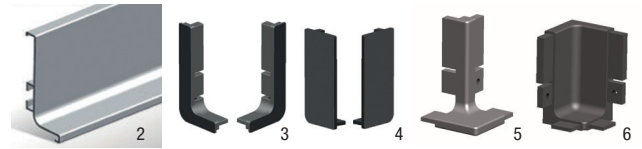

Wall unit profile

Application: upper cabinets

NO.	COLOR FINISH	DESCRIPTION	MATERIAL	DIMENSIONS (L X W X H)		
				IMPERIAL	METRIC	
1	70026804	10, 170	Wall unit profile	Aluminum	157 15/32" x 25/32" x 25/32"	4000 x 20 x 20 mm

L shape horizontal profile

Application: under countertop

NO.	COLOR FINISH	DESCRIPTION	MATERIAL	DIMENSIONS (L X W X H)		
				IMPERIAL	METRIC	
2	70010050410	10, 170, 900	L profile	Aluminum	161 13/32" x 1 1/16" x 2 7/32"	4100 x 27 x 56 mm
3	7001013	10, 170, 900	L end cap / open L-R	Aluminum	7/16" x 1 5/32" x 2 9/32"	11 x 29 x 58 mm
	7001043	10, 170, 900	L end cap / open L-R	Plastic	7/16" x 1 5/32" x 2 9/32"	11 x 29 x 58 mm
4	700995	10, 170, 900	L end cap / closed L-R	Aluminum	1 1/16" x 13/32" x 2 7/32"	27 x 10 x 56 mm
	7001044	10, 170, 900	L end cap / closed L-R	Plastic	1 1/16" x 13/32" x 2 7/32"	27 x 10 x 56 mm
5	7001015E	10, 170	L external joint 90°	Aluminum	1 1/16" x 1 1/16" x 2 7/32"	27 x 27 x 56 mm
6	7001015I	10, 170	L internal joint 90°	Aluminum	1 5/32" x 1 5/32" x 2 7/32"	29 x 29 x 56 mm

C shape horizontal profile

Application: in between drawers

NO.	COLOR FINISH	DESCRIPTION	MATERIAL	DIMENSIONS (L X W X H)		
				IMPERIAL	METRIC	
7	70010040410	10, 170, 900	C profile	Aluminum	161 13/32" x 1 1/32" x 2 7/8"	4100 x 26 x 73 mm
8	7001014	10, 170, 900	C end cap / open L-R	Aluminum	7/16" x 1 5/32" x 3"	11 x 29 x 76 mm
	7001045	10, 170, 900	C end cap / open L-R	Plastic	7/16" x 1 5/32" x 3"	11 x 29 x 76 mm
9	700996	10, 170, 900	C end cap / closed L-R	Aluminum	1 1/32" x 13/32" x 2 7/8"	26 x 10 x 73 mm
	7001046	10, 170, 900	C end cap / closed L-R	Plastic	1 1/32" x 13/32" x 2 7/8"	26 x 10 x 73 mm
10	7001016E	10, 170	C external joint 90°	Aluminum	1 1/16" x 1 1/16" x 2 7/8"	27 x 27 x 73 mm
11	7001016I	10, 170	C internal joint 90°	Aluminum	1 5/32" x 1 5/32" x 2 7/8"	29 x 29 x 73 mm