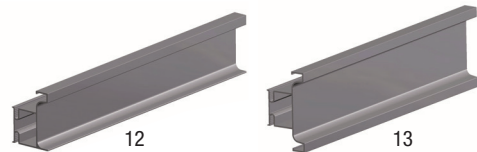

L shape horizontal profile

Application: under countertop

NO.	COLOR FINISH	DESCRIPTION	MATERIAL	DIMENSIONS (L X W X H)		
				IMPERIAL	METRIC	
2	70010050410	10, 170, 900	L profile	Aluminum	161 13/32" x 1 1/16" x 2 7/32"	4100 x 27 x 56 mm
3	7001013	10, 170, 900	L end cap / open L-R	Aluminum	7/16" x 1 5/32" x 2 9/32"	11 x 29 x 58 mm
	7001043	10, 170, 900	L end cap / open L-R	Plastic	7/16" x 1 5/32" x 2 9/32"	11 x 29 x 58 mm
4	700995	10, 170, 900	L end cap / closed L-R	Aluminum	1 1/16" x 13/32" x 2 7/32"	27 x 10 x 56 mm
	7001044	10, 170, 900	L end cap / closed L-R	Plastic	1 1/16" x 13/32" x 2 7/32"	27 x 10 x 56 mm
5	7001015E	10, 170	L external joint 90°	Aluminum	1 1/16" x 1 1/16" x 2 7/32"	27 x 27 x 56 mm
6	7001015I	10, 170	L internal joint 90°	Aluminum	1 5/32" x 1 5/32" x 2 7/32"	29 x 29 x 56 mm

C shape horizontal profile

Application: in between drawers

NO.	COLOR FINISH	DESCRIPTION	MATERIAL	DIMENSIONS (L X W X H)		
				IMPERIAL	METRIC	
7	70010040410	10, 170, 900	C profile	Aluminum	161 13/32" x 1 1/32" x 2 7/8"	4100 x 26 x 73 mm
8	7001014	10, 170, 900	C end cap / open L-R	Aluminum	7/16" x 1 5/32" x 3"	11 x 29 x 76 mm
	7001045	10, 170, 900	C end cap / open L-R	Plastic	7/16" x 1 5/32" x 3"	11 x 29 x 76 mm
9	700996	10, 170, 900	C end cap / closed L-R	Aluminum	1 1/32" x 13/32" x 2 7/8"	26 x 10 x 73 mm
	7001046	10, 170, 900	C end cap / closed L-R	Plastic	1 1/32" x 13/32" x 2 7/8"	26 x 10 x 73 mm
10	7001016E	10, 170	C external joint 90°	Aluminum	1 1/16" x 1 1/16" x 2 7/8"	27 x 27 x 73 mm
11	7001016I	10, 170	C internal joint 90°	Aluminum	1 5/32" x 1 5/32" x 2 7/8"	29 x 29 x 73 mm

Aluminum recessed vertical profiles

Application: cabinet doors

NO.	COLOR FINISH	DESCRIPTION	DIMENSIONS (L X W X H)		
			IMPERIAL	METRIC	
12	70010200440	10, 170	Recessed vertical single grip profile	173 7/32" x 1 15/32" x 1 7/8"	4400 x 37 x 48 mm
13	70010190440	10, 170	Recessed vertical double grip profile	173 7/32" x 1 15/32" x 2 5/8"	4400 x 37 x 67 mm