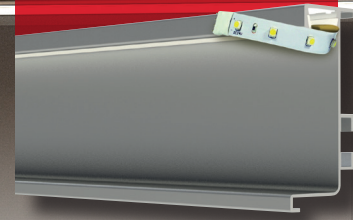

GOLA

CABINET LED PROFILES*

INNOVATIVE
DESIGN USING
LED STRIP LIGHTS

LED wall unit profile

Application: upper cabinets

NO.	COLOR FINISH	DESCRIPTION	MATERIAL	DIMENSIONS (L X W X H)		
				IMPERIAL	METRIC	
1	7002700400	140, 990, 30	Profile	Anodized aluminum	161 7/16" x 25/32" x 3/4"	4100 x 20 x 19.6 mm

LED - L shape horizontal profile

Application: under countertop

NO.	COLOR FINISH	DESCRIPTION	MATERIAL	DIMENSIONS (L X W X H)		
				IMPERIAL	METRIC	
2	70010240410	140, 990, 30	L Profile	Anodized aluminum	161 7/16" x 1 1/16" x 2 7/32"	4100 x 27 x 56 mm
3	700995	140, 990, 30	L end cap / closed L-R	Aluminum	1 1/16" x 13/32" x 2 7/32"	27 x 10 x 56 mm
4	7001029E	140, 990, 30	90° external joint	Anodized aluminum	1 1/16" x 1 1/16" x 2 3/16"	27 x 27 x 56 mm