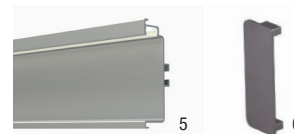

GOLA

CABINET LED PROFILES*

INNOVATIVE
DESIGN USING
LED STRIP LIGHTS

LED wall unit profile

Application: upper cabinets

NO.	COLOR FINISH	DESCRIPTION	MATERIAL	DIMENSIONS (L X W X H)		
				IMPERIAL	METRIC	
1	7002700400	140, 990, 30	Profile	Anodized aluminum	161 7/16" x 25/32" x 3/4"	4100 x 20 x 19.6 mm

LED - L shape horizontal profile

Application: under countertop

NO.	COLOR FINISH	DESCRIPTION	MATERIAL	DIMENSIONS (L X W X H)		
				IMPERIAL	METRIC	
2	70010240410	140, 990, 30	L Profile	Anodized aluminum	161 7/16" x 1 1/16" x 2 7/32"	4100 x 27 x 56 mm
3	700995	140, 990, 30	L end cap / closed L-R	Aluminum	1 1/16" x 13/32" x 2 7/32"	27 x 10 x 56 mm
4	7001029E	140, 990, 30	90° external joint	Anodized aluminum	1 1/16" x 1 1/16" x 2 3/16"	27 x 27 x 56 mm

LED - C shape horizontal profile

Application: in between drawers

NO.	COLOR FINISH	DESCRIPTION	MATERIAL	DIMENSIONS (L X W X H)		
				IMPERIAL	METRIC	
5	70010230410	140, 990, 30	C Profile	Anodized aluminum	161 7/16" x 1" x 2 7/8"	4100 x 26 x 73 mm
6	700996	140, 990, 30	C end cap / closed L-R	Aluminum	1 1/32" x 13/32" x 2 7/8"	26 x 10 x 73 mm

LED recessed vertical profiles

Application: cabinet doors

NO.	COLOR FINISH	DESCRIPTION	MATERIAL	DIMENSIONS (L X W X H)		
				IMPERIAL	METRIC	
7	70010260450	140, 990, 30	Single grip profile	Anodized aluminum	177 3/16" x 1 7/16" x 1 15/16"	4500 x 37 x 49 mm
8	70010250450	140, 990, 30	Double grip profile	Anodized aluminum	177 3/16" x 1 7/16" x 1 15/16"	4500 x 37 x 49 mm