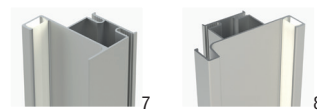

LED - L shape horizontal profile

Application: under countertop

NO.	COLOR FINISH	DESCRIPTION	MATERIAL	DIMENSIONS (L X W X H)		
				IMPERIAL	METRIC	
2	70010240410	140, 990, 30	L Profile	Anodized aluminum	161 7/16" x 1 1/16" x 2 7/32"	4100 x 27 x 56 mm
3	700995	140, 990, 30	L end cap / closed L-R	Aluminum	1 1/16" x 13/32" x 2 7/32"	27 x 10 x 56 mm
4	7001029E	140, 990, 30	90° external joint	Anodized aluminum	1 1/16" x 1 1/16" x 2 3/16"	27 x 27 x 56 mm

LED - C shape horizontal profile

Application: in between drawers

NO.	COLOR FINISH	DESCRIPTION	MATERIAL	DIMENSIONS (L X W X H)		
				IMPERIAL	METRIC	
5	70010230410	140, 990, 30	C Profile	Anodized aluminum	161 7/16" x 1" x 2 7/8"	4100 x 26 x 73 mm
6	700996	140, 990, 30	C end cap / closed L-R	Aluminum	1 1/32" x 13/32" x 2 7/8"	26 x 10 x 73 mm

LED recessed vertical profiles

Application: cabinet doors

NO.	COLOR FINISH	DESCRIPTION	MATERIAL	DIMENSIONS (L X W X H)		
				IMPERIAL	METRIC	
7	70010260450	140, 990, 30	Single grip profile	Anodized aluminum	177 3/16" x 1 7/16" x 1 15/16"	4500 x 37 x 49 mm
8	70010250450	140, 990, 30	Double grip profile	Anodized aluminum	177 3/16" x 1 7/16" x 1 15/16"	4500 x 37 x 49 mm