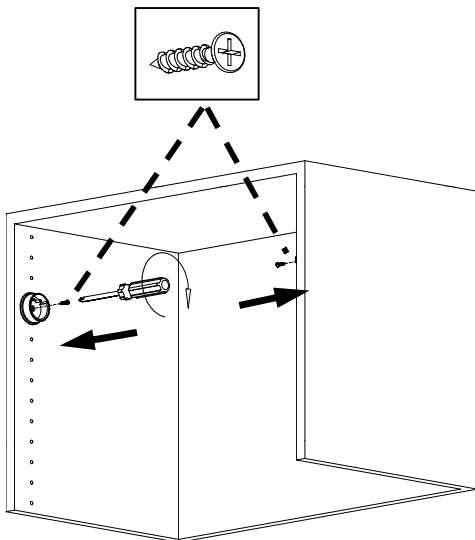

INSTALLATION INSTRUCTIONS

for P35 Closet Pole End Cap

Step 1: Use for Ø5, 32mm hole system

Step 2: Using enclosing wood screw if necessary

Step 3: Finished

12400 Earl Jones Way

Louisville, KY 40299

rev-a-shelf.com