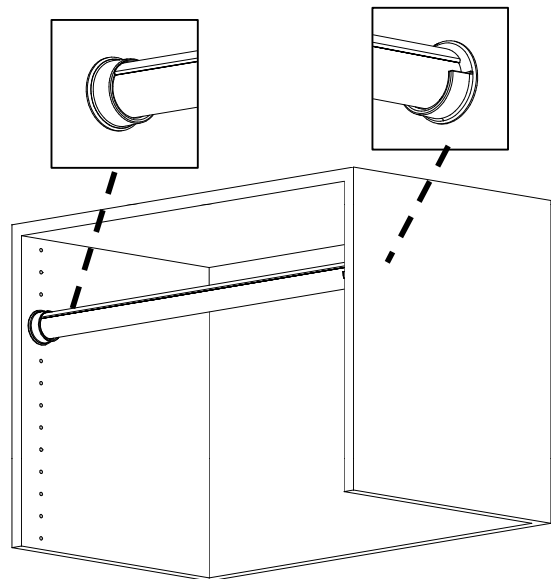

INSTALLATION INSTRUCTIONS

for P35 Closet Pole End Cap

Step 1: Use for Ø5, 32mm hole system

Step 2: Using enclosing wood screw if necessary

Step 3: Finished

12400 Earl Jones Way

Louisville, KY 40299

rev-a-shelf.com