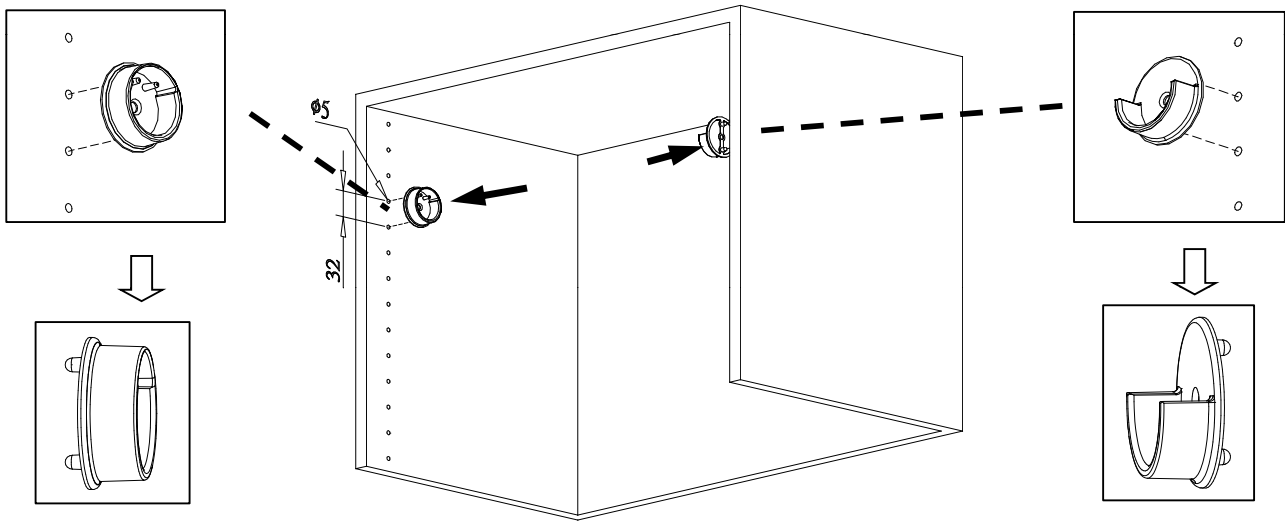

INSTALLATION INSTRUCTIONS

for P35 Closet Pole End Cap

Step 1: Use for Ø5, 32mm hole system

Step 2: Using enclosing wood screw if necessary

Step 3: Finished

12400 Earl Jones Way

Louisville, KY 40299

rev-a-shelf.com