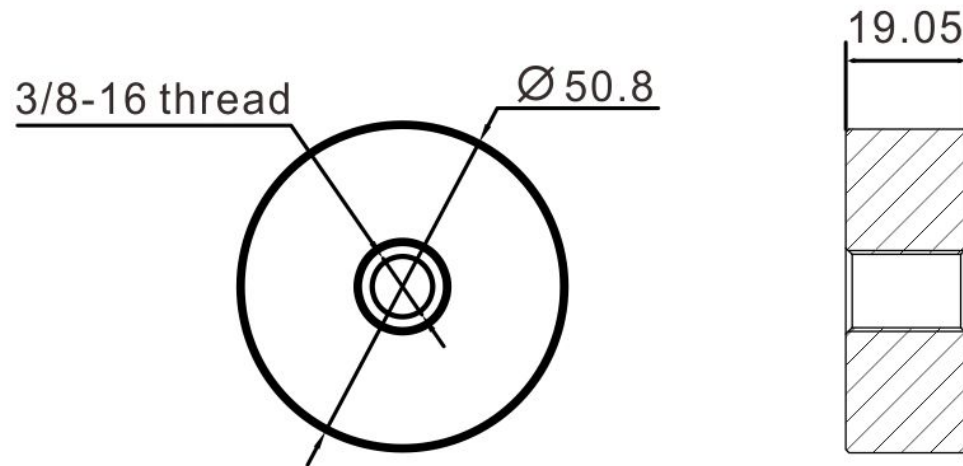

2" Standoff Base with 3/8-16 Thread

Code No.: SB200075XXX

- * Mounting hardware and standoff cap sold separately
- * Stainless steel 316
- * See online for available finishes

Suggested Layout:

Option 1

Max weight : 60kgs

Option 2

Max weight : 60kgs

* Actual weight capacity depends on mounting hardware and substrate material.