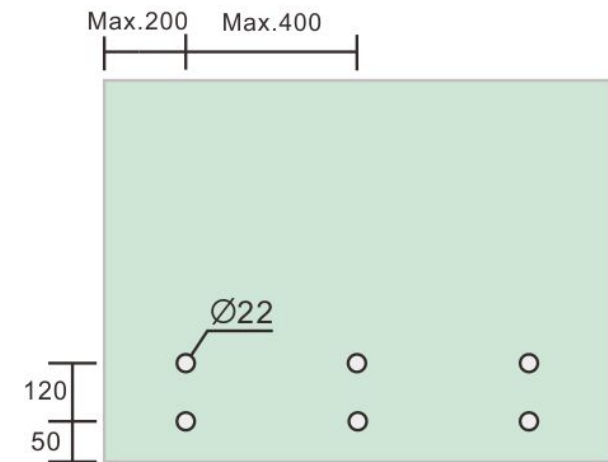

2" Standoff Base with 3/8-16 Thread

Code No.: SB200075XXX

- * Mounting hardware and standoff cap sold separately
- * Stainless steel 316
- * See online for available finishes

Suggested Layout:

Option 1

Max weight : 60kgs

Option 2

Max weight : 60kgs

* Actual weight capacity depends on mounting hardware and substrate material.