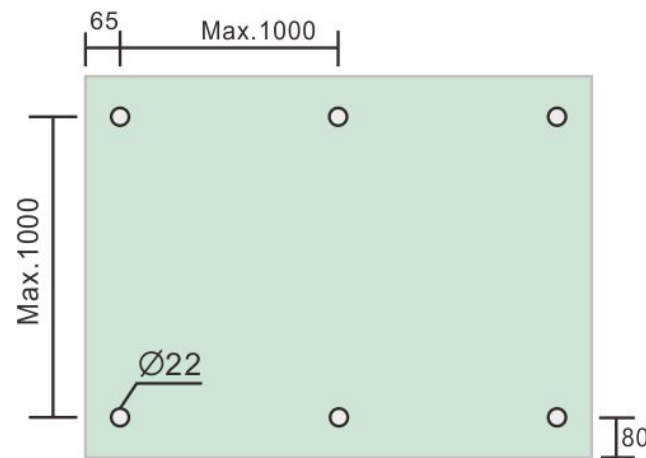

2" Standoff Base with 3/8-16 Thread

Code No.: SB200075XXX

- * Mounting hardware and standoff cap sold separately
- * Stainless steel 316
- * See online for available finishes

Suggested Layout:

Option 1

Max weight : 60kgs

Option 2

Max weight : 60kgs

* Actual weight capacity depends on mounting hardware and substrate material.