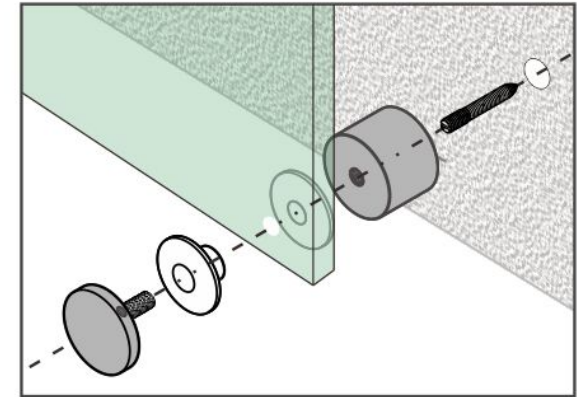

2" Standoff Base with 3/8-16 Thread

Code No.: SB200075XXX

- * Mounting hardware and standoff cap sold separately
- * Stainless steel 316
- * See online for available finishes

Suggested Layout:

Option 1

Max weight : 60kgs

Option 2

Max weight : 60kgs

* Actual weight capacity depends on mounting hardware and substrate material.