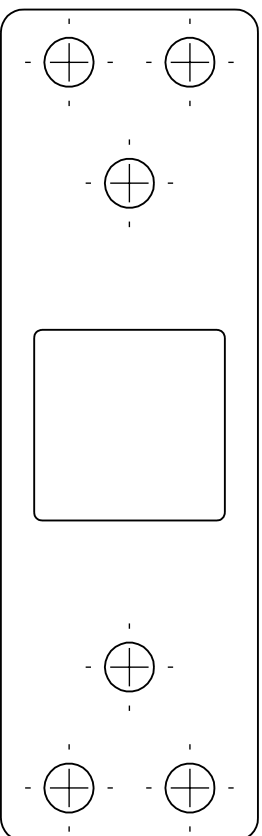

# FRAMELESS BOTTOM BRACKET TEMPLATE

LINEUP THE LINE THAT MATCHES YOUR UNIT AND CABINET WITH THE INSIDE CABINET OPENING

ALIGN EDGE WITH  
▽ BACK OF STILE ▽

12" UNIT IN  
BLIND RIGHT/LEFT  
▽ DOOR CABINET

15" UNIT IN  
BLIND RIGHT/LEFT  
▽ DOOR CABINET

18" UNIT IN  
BLIND RIGHT/LEFT  
▽ DOOR CABINET

△ 18" UNIT IN  
BLIND LEFT/RIGHT  
DOOR CABINET

△ 15" UNIT IN  
BLIND LEFT/RIGHT  
DOOR CABINET

△ 12" UNIT IN  
BLIND LEFT/RIGHT  
DOOR CABINET

ALIGN EDGE WITH  
▽ BACK OF STILE ▽

△ ALIGN EDGE WITH △  
BACK OF STILE

12" UNIT IN  
BLIND RIGHT/LEFT  
DOOR CABINET ▽

15" UNIT IN  
BLIND RIGHT/LEFT  
DOOR CABINET ▽

18" UNIT IN  
BLIND RIGHT/LEFT  
DOOR CABINET ▽

18" UNIT IN △  
BLIND LEFT/RIGHT  
DOOR CABINET

15" UNIT IN △  
BLIND LEFT/RIGHT  
DOOR CABINET

12" UNIT IN △  
BLIND LEFT/RIGHT  
DOOR CABINET

△ ALIGN EDGE WITH △  
BACK OF STILE

LINEUP THE LINE THAT MATCHES YOUR UNIT AND CABINET WITH THE INSIDE CABINET OPENING