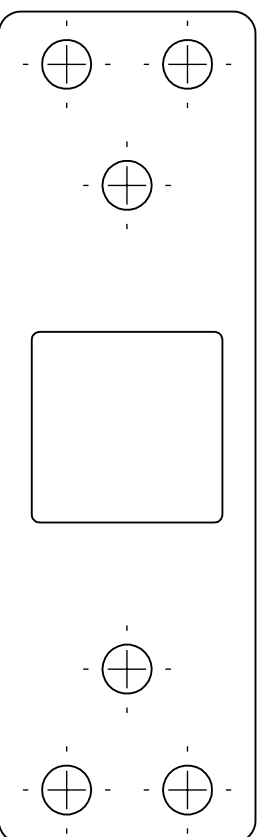

# FRAMELESS BOTTOM BRACKET TEMPLATE

LINEUP THE LINE THAT MATCHES YOUR UNIT AND CABINET WITH THE INSIDE CABINET OPENING

ALIGN EDGE WITH  
▽ BACK OF STILE ▽

12" UNIT IN  
BLIND RIGHT/LEFT  
▽ DOOR CABINET

15" UNIT IN  
BLIND RIGHT/LEFT  
▽ DOOR CABINET

18" UNIT IN  
BLIND RIGHT/LEFT  
▽ DOOR CABINET

△ 18" UNIT IN  
BLIND LEFT/RIGHT  
DOOR CABINET

△ 15" UNIT IN  
BLIND LEFT/RIGHT  
DOOR CABINET

△ 12" UNIT IN  
BLIND LEFT/RIGHT  
DOOR CABINET

ALIGN EDGE WITH  
▽ BACK OF STILE ▽

△ ALIGN EDGE WITH △  
BACK OF STILE

12" UNIT IN  
BLIND RIGHT/LEFT  
DOOR CABINET ▽

15" UNIT IN  
BLIND RIGHT/LEFT  
DOOR CABINET ▽

18" UNIT IN  
BLIND RIGHT/LEFT  
DOOR CABINET ▽

18" UNIT IN △  
BLIND LEFT/RIGHT  
DOOR CABINET

15" UNIT IN △  
BLIND LEFT/RIGHT  
DOOR CABINET

12" UNIT IN △  
BLIND LEFT/RIGHT  
DOOR CABINET

△ ALIGN EDGE WITH △  
BACK OF STILE

LINEUP THE LINE THAT MATCHES YOUR UNIT AND CABINET WITH THE INSIDE CABINET OPENING