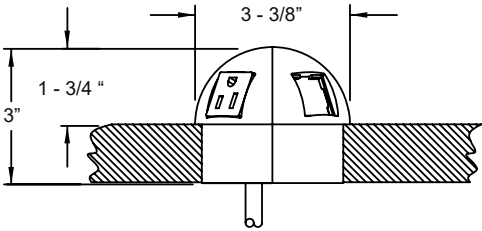

HALF SPHERE

ON SURFACE

HALF SPHERE

Mounting: On Surface

- 2 electrical ports.
- Structure material: Plastic.
- Requires surface drilling.
- Different colors that adapt to your needs
- Different technologies that you can incorporate in the open ports (sold separately)
- Due to its design, it is accessible from multiple angles.
- Stylish and modern design.

Art. No.	Width (Cut out)	Length (Cut out)	Table Thickness	Cable Length
HS11242P030	1.5"	1.5"	0.5" - 1"	72"
HS11242P172	1.5"	1.5"	0.5" - 1"	72"
HS11242P90	1.5"	1.5"	0.5" - 1"	72"
HS11242P900	1.5"	1.5"	0.5" - 1"	72"

Colors

Measures

Installation Layout