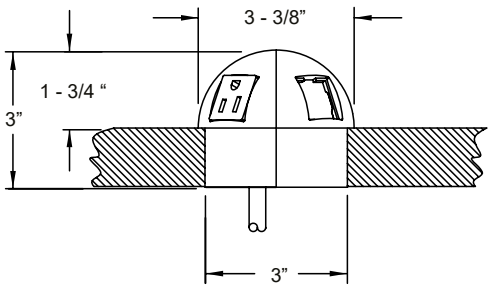

SPHERE 4-0

ON SURFACE

SPHERE 4-0

Mounting: On Surface

- 4 electrical ports
- Structure material: Plastic.
- Requires surface drilling.
- Different colors that adapt to your needs
- Due to its design, it is accessible from multiple angles.
- Stylish and modern design.

Art. No.	Width (Cut out)	Length (Cut out)	Table Thickness	Cable Length
SP22104P030	3"	3"	0.5" - 1"	72"
SP22104P172	3"	3"	0.5" - 1"	72"
SP22104P90	3"	3"	0.5" - 1"	72"
SP22104P900	3"	3"	0.5" - 1"	72"

Colors

Technologies

Measures

Installation Layout