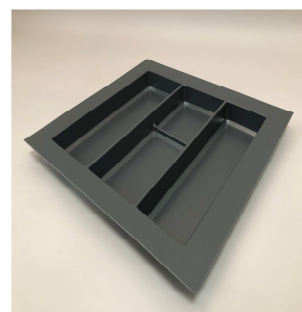

## Cutlery trays

**8200300910**

**8300350910**

**8350400910**

**8400450910**

**8450500910**

**8500580910**

**8600680910**

**8700780910**

**8800880910**

**8900980910**

**811001180910**

White	Dark Gray	Interior Width min. – max.	Interior Depth min. – max.	Height
8200300030	8200300910	200 – 300mm (7 7/8" – 11 13/16")	470 - 540mm (18 ½" - 21 1/4")	50,5mm (2")
8300350030	8300350910	300 – 350mm (11 13/16" – 13 ¾")	470 - 540mm (18 ½" - 21 1/4")	50,5mm (2")
8350400030	8350400910	350 – 400mm (13 ¾" - 15 ¾")	470 - 540mm (18 ½" - 21 1/4")	50,5mm (2")
8400450030	8400450910	400 – 450mm (15 ¾" - 17 ¾")	470 - 540mm (18 ½" - 21 1/4")	50,5mm (2")
8450500030	8450500910	450 – 500mm (17 ¾" - 19 11/16")	470 - 540mm (18 ½" - 21 1/4")	50,5mm (2")
8500580030	8500580910	500 – 580mm (19 11/16" – 22 13/16")	470 - 550mm (18 ½" - 21 5/8")	50,5mm (2")
8600680030	8600680910	600 – 680mm (23 5/8" – 26 ¾")	470 - 550mm (18 ½" - 21 5/8")	50,5mm (2")
8700780030	8700780910	700 – 780mm (27 ½" - 30 11/16")	470 - 550mm (18 ½" - 21 5/8")	50,5mm (2")
8800880030	8800880910	800 – 880mm (31 ½" - 34 5/8")	470 - 550mm (18 ½" - 21 5/8")	50,5mm (2")
8900980030	8900980910	900 – 980mm (34 7/16" – 38 ½")	470 - 550mm (18 ½" - 21 5/8")	50,5mm (2")
811001180030	811001180910	1100 – 1180mm (43 5/16" – 46 7/16")	470 - 550mm (18 ½" - 21 5/8")	50,5mm (2")

## Multi-purpose trays

**8290400910**
**8390500910**
**8490580910**

White	Dark Gray	Interior Width min. – max.	Interior Depth min. – max.	Height
8290400030	8290400910	290 – 400mm (11 7/16" – 15 3/4")	455 – 540mm (17 15/16" – 21 1/4")	50,5mm (2")
8390500030	8390500910	390 – 500mm (15 3/8" – 19 11/16")	455 – 540mm (17 15/16" – 21 1/4")	50,5mm (2")
8490580030	8490580910	490 – 580mm (19 5/16" – 22 13/16")	455 – 550mm (17 15/16" – 21 5/8")	50,5mm (2")