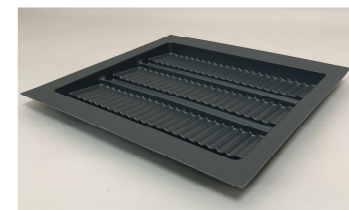

9500550910

White	Dark Gray	Interior Width min. – max.	Interior Depth min. – max.	Height
9300350030	9300350910	300 – 350mm (11 13/16" – 13 3/4")	440 – 520mm (17 5/16" – 20 ½")	50,5mm (2")
9360400030	9360400910	360 – 400mm (14 3/16" – 15 ¾")	440 – 520mm (17 5/16" – 20 ½")	50,5mm (2")
9400450030	9400450910	400 – 450mm (15 ¾" – 17 11/16")	440 – 520mm (17 5/16" – 20 ½")	50,5mm (2")
9500550030	9500550910	500 – 550mm (19 11/16" – 21 5/8")	440 – 520mm (17 5/16" – 20 ½")	50,5mm (2")