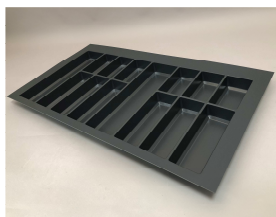

8900980910