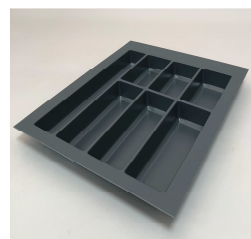

8400450910