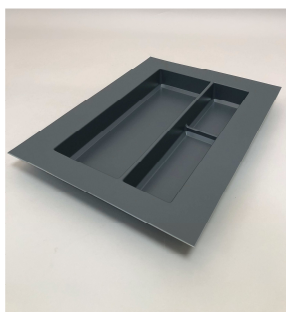

## Advantages

- Range can accommodate cabinet sizes of 300mm (12") to 1200 (48") wide
- For 500 to 550mm (NL) deep drawers
- Trimmable for a perfect fit
- Heavy Duty Polystyrene
- Offered in white and trendy dart grey finishes
- Choice of cutlery trays, multi-purpose trays and spice trays
- Each tray has a depth of 550mm (21 5/8") and a height of 50,5mm (2"), so are suitable for most standard drawers.

## Cutlery trays

**8200300910**

**8300350910**

**8350400910**

**8400450910**

**8450500910**

**8500580910**

**8600680910**

## Multi-purpose trays

**8290400910**
**8390500910**
**8490580910**

White	Dark Gray	Interior Width min. – max.	Interior Depth min. – max.	Height
8290400030	8290400910	290 – 400mm (11 7/16" – 15 3/4")	455 – 540mm (17 15/16" – 21 1/4")	50,5mm (2")
8390500030	8390500910	390 – 500mm (15 3/8" – 19 11/16")	455 – 540mm (17 15/16" – 21 1/4")	50,5mm (2")
8490580030	8490580910	490 – 580mm (19 5/16" – 22 13/16")	455 – 550mm (17 15/16" – 21 5/8")	50,5mm (2")