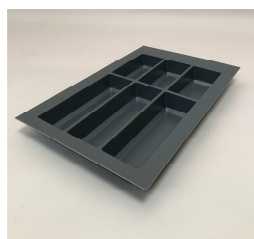

8300350910