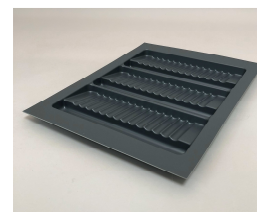

Spice trays

9360400910