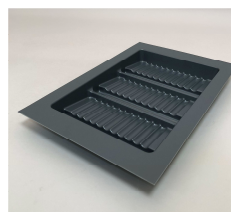

Spice trays

9300350910