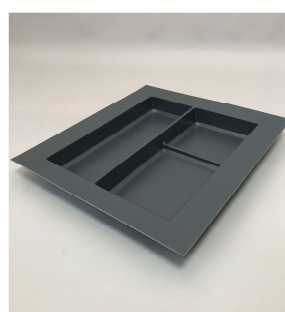

## Advantages

- Range can accommodate cabinet sizes of 300mm (12") to 1200 (48") wide
- For 500 to 550mm (NL) deep drawers
- Trimmable for a perfect fit
- Heavy Duty Polystyrene
- Offered in white and trendy dart grey finishes
- Choice of cutlery trays, multi-purpose trays and spice trays
- Each tray has a depth of 550mm (21 5/8") and a height of 50,5mm (2"), so are suitable for most standard drawers.

## Cutlery trays

**8200300910**

**8300350910**

**8350400910**

**8400450910**

**8450500910**

**8500580910**

**8600680910**

## Multi-purpose trays

**8290400910**
**8390500910**
**8490580910**

White	Dark Gray	Interior Width min. – max.	Interior Depth min. – max.	Height
8290400030	8290400910	290 – 400mm (11 7/16" – 15 3/4")	455 – 540mm (17 15/16" – 21 1/4")	50,5mm (2")
8390500030	8390500910	390 – 500mm (15 3/8" – 19 11/16")	455 – 540mm (17 15/16" – 21 1/4")	50,5mm (2")
8490580030	8490580910	490 – 580mm (19 5/16" – 22 13/16")	455 – 550mm (17 15/16" – 21 5/8")	50,5mm (2")