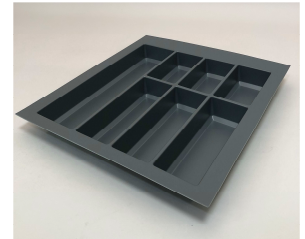

8450500910