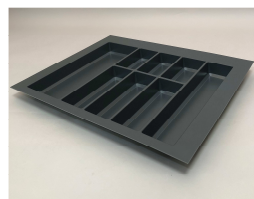

8600680910