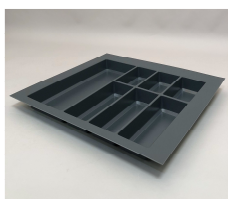

8500580910