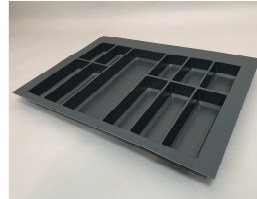

8700780910