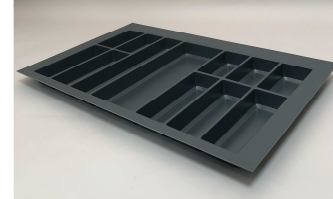

8800880910