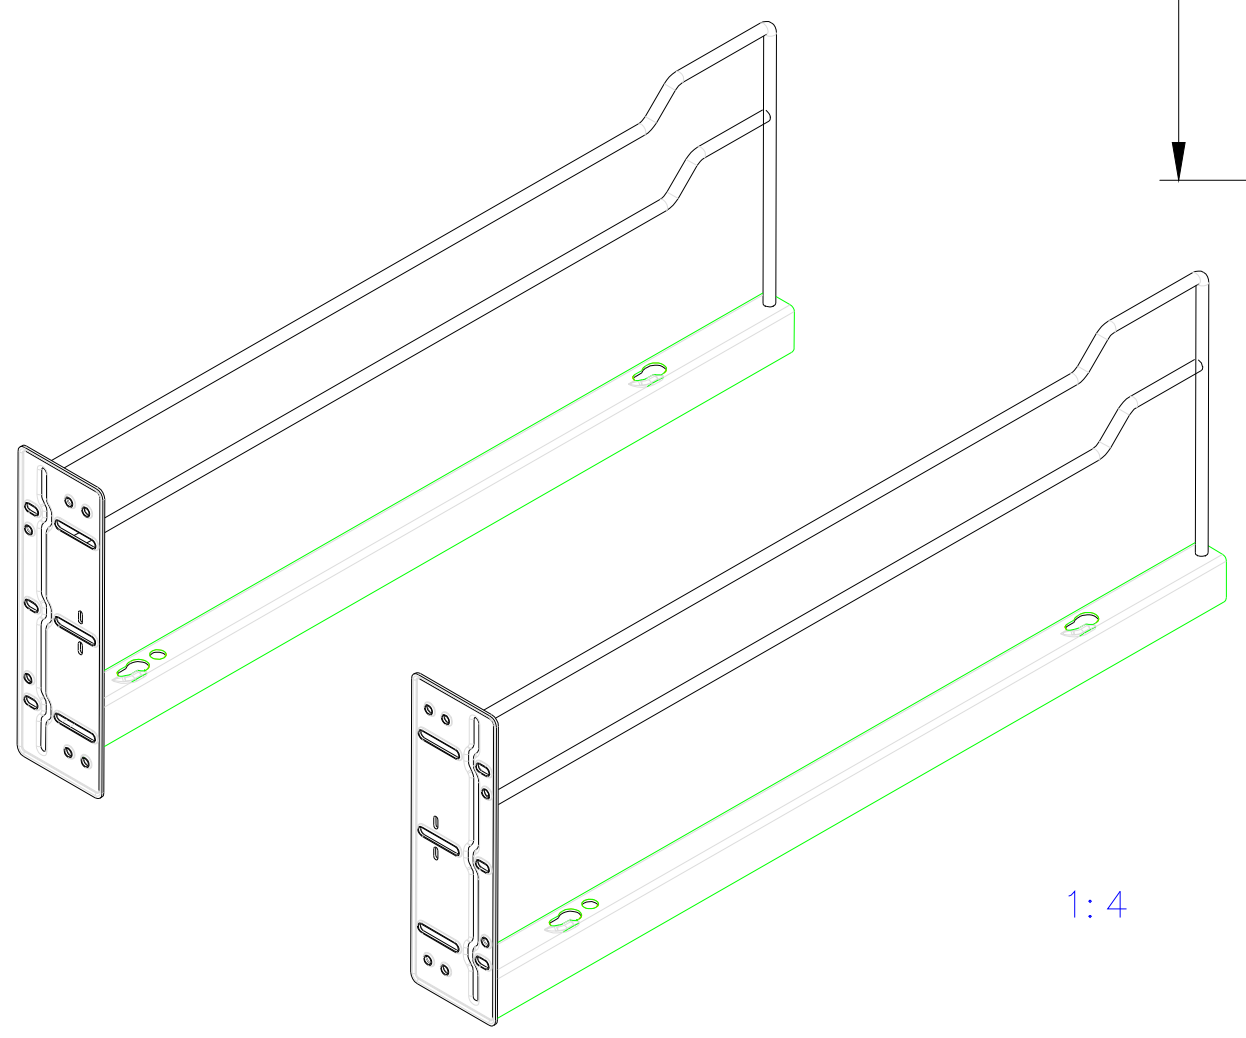

CATNO	FINISH
502.56.810	Champagne
502.56.510	Silver
502.56.210	Chrome

STATUS
05

Min. installation depth 570mm (22.5")

Double pull out waste basket	502.56.X10
------------------------------	------------

RevNo	Project # or change Request #	Date	Signature	Checked

DATE: 12.15.2014	SPECIFICATION ISO 2768-m
SCALE:	MAT'L:
DRAWN BY: NPG	FINISH:
PUM APPROVAL DT	CUSTOMER APPROVAL

1:4

DOUBLE\_TURNED\_IN