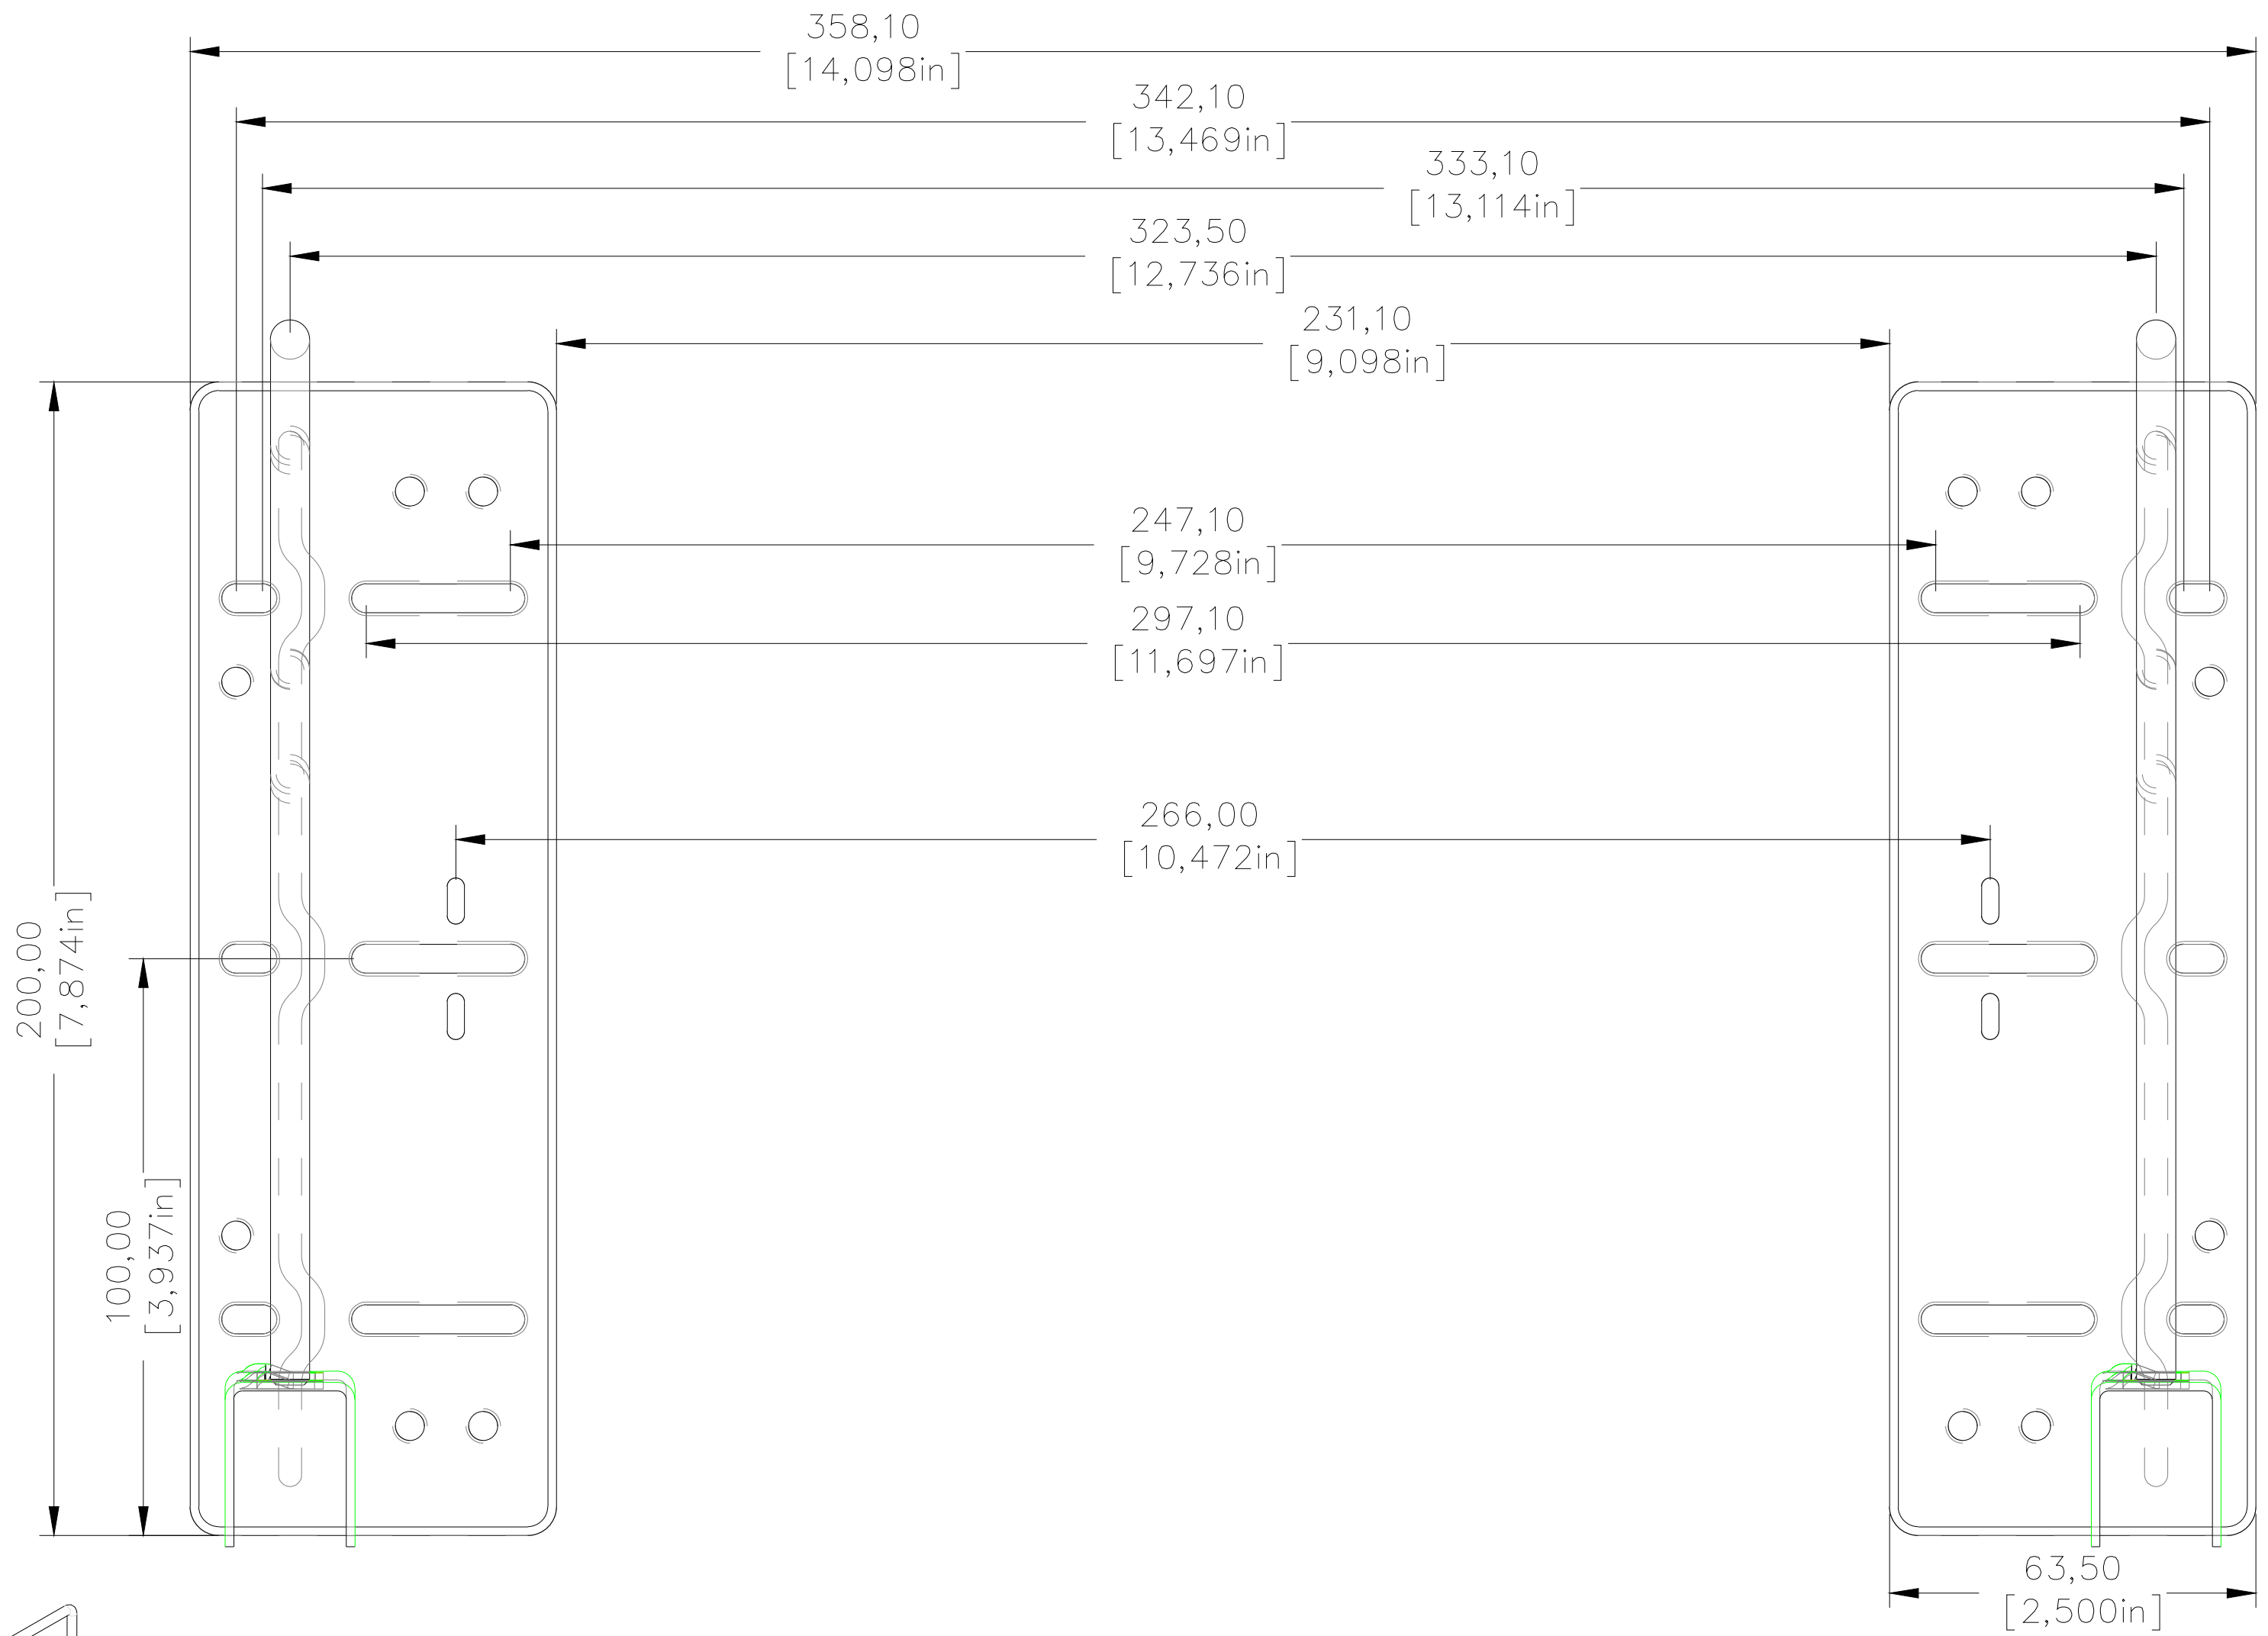

CATNO	FINISH
502.56.810	Champagne
502.56.510	Silver
502.56.210	Chrome

STATUS
05

Min. installation depth 570mm (22.5")

Double pull out waste basket	502.56.X10
------------------------------	------------

RevNo	Project # or change Request #	Date	Signature	Checked

DATE: 12.15.2014	SPECIFICATION ISO 2768-m
SCALE:	MAT'L:
DRAWN BY: NPG	FINISH:
PUM APPROVAL DT	CUSTOMER APPROVAL

1:4

DOUBLE\_TURNED\_IN