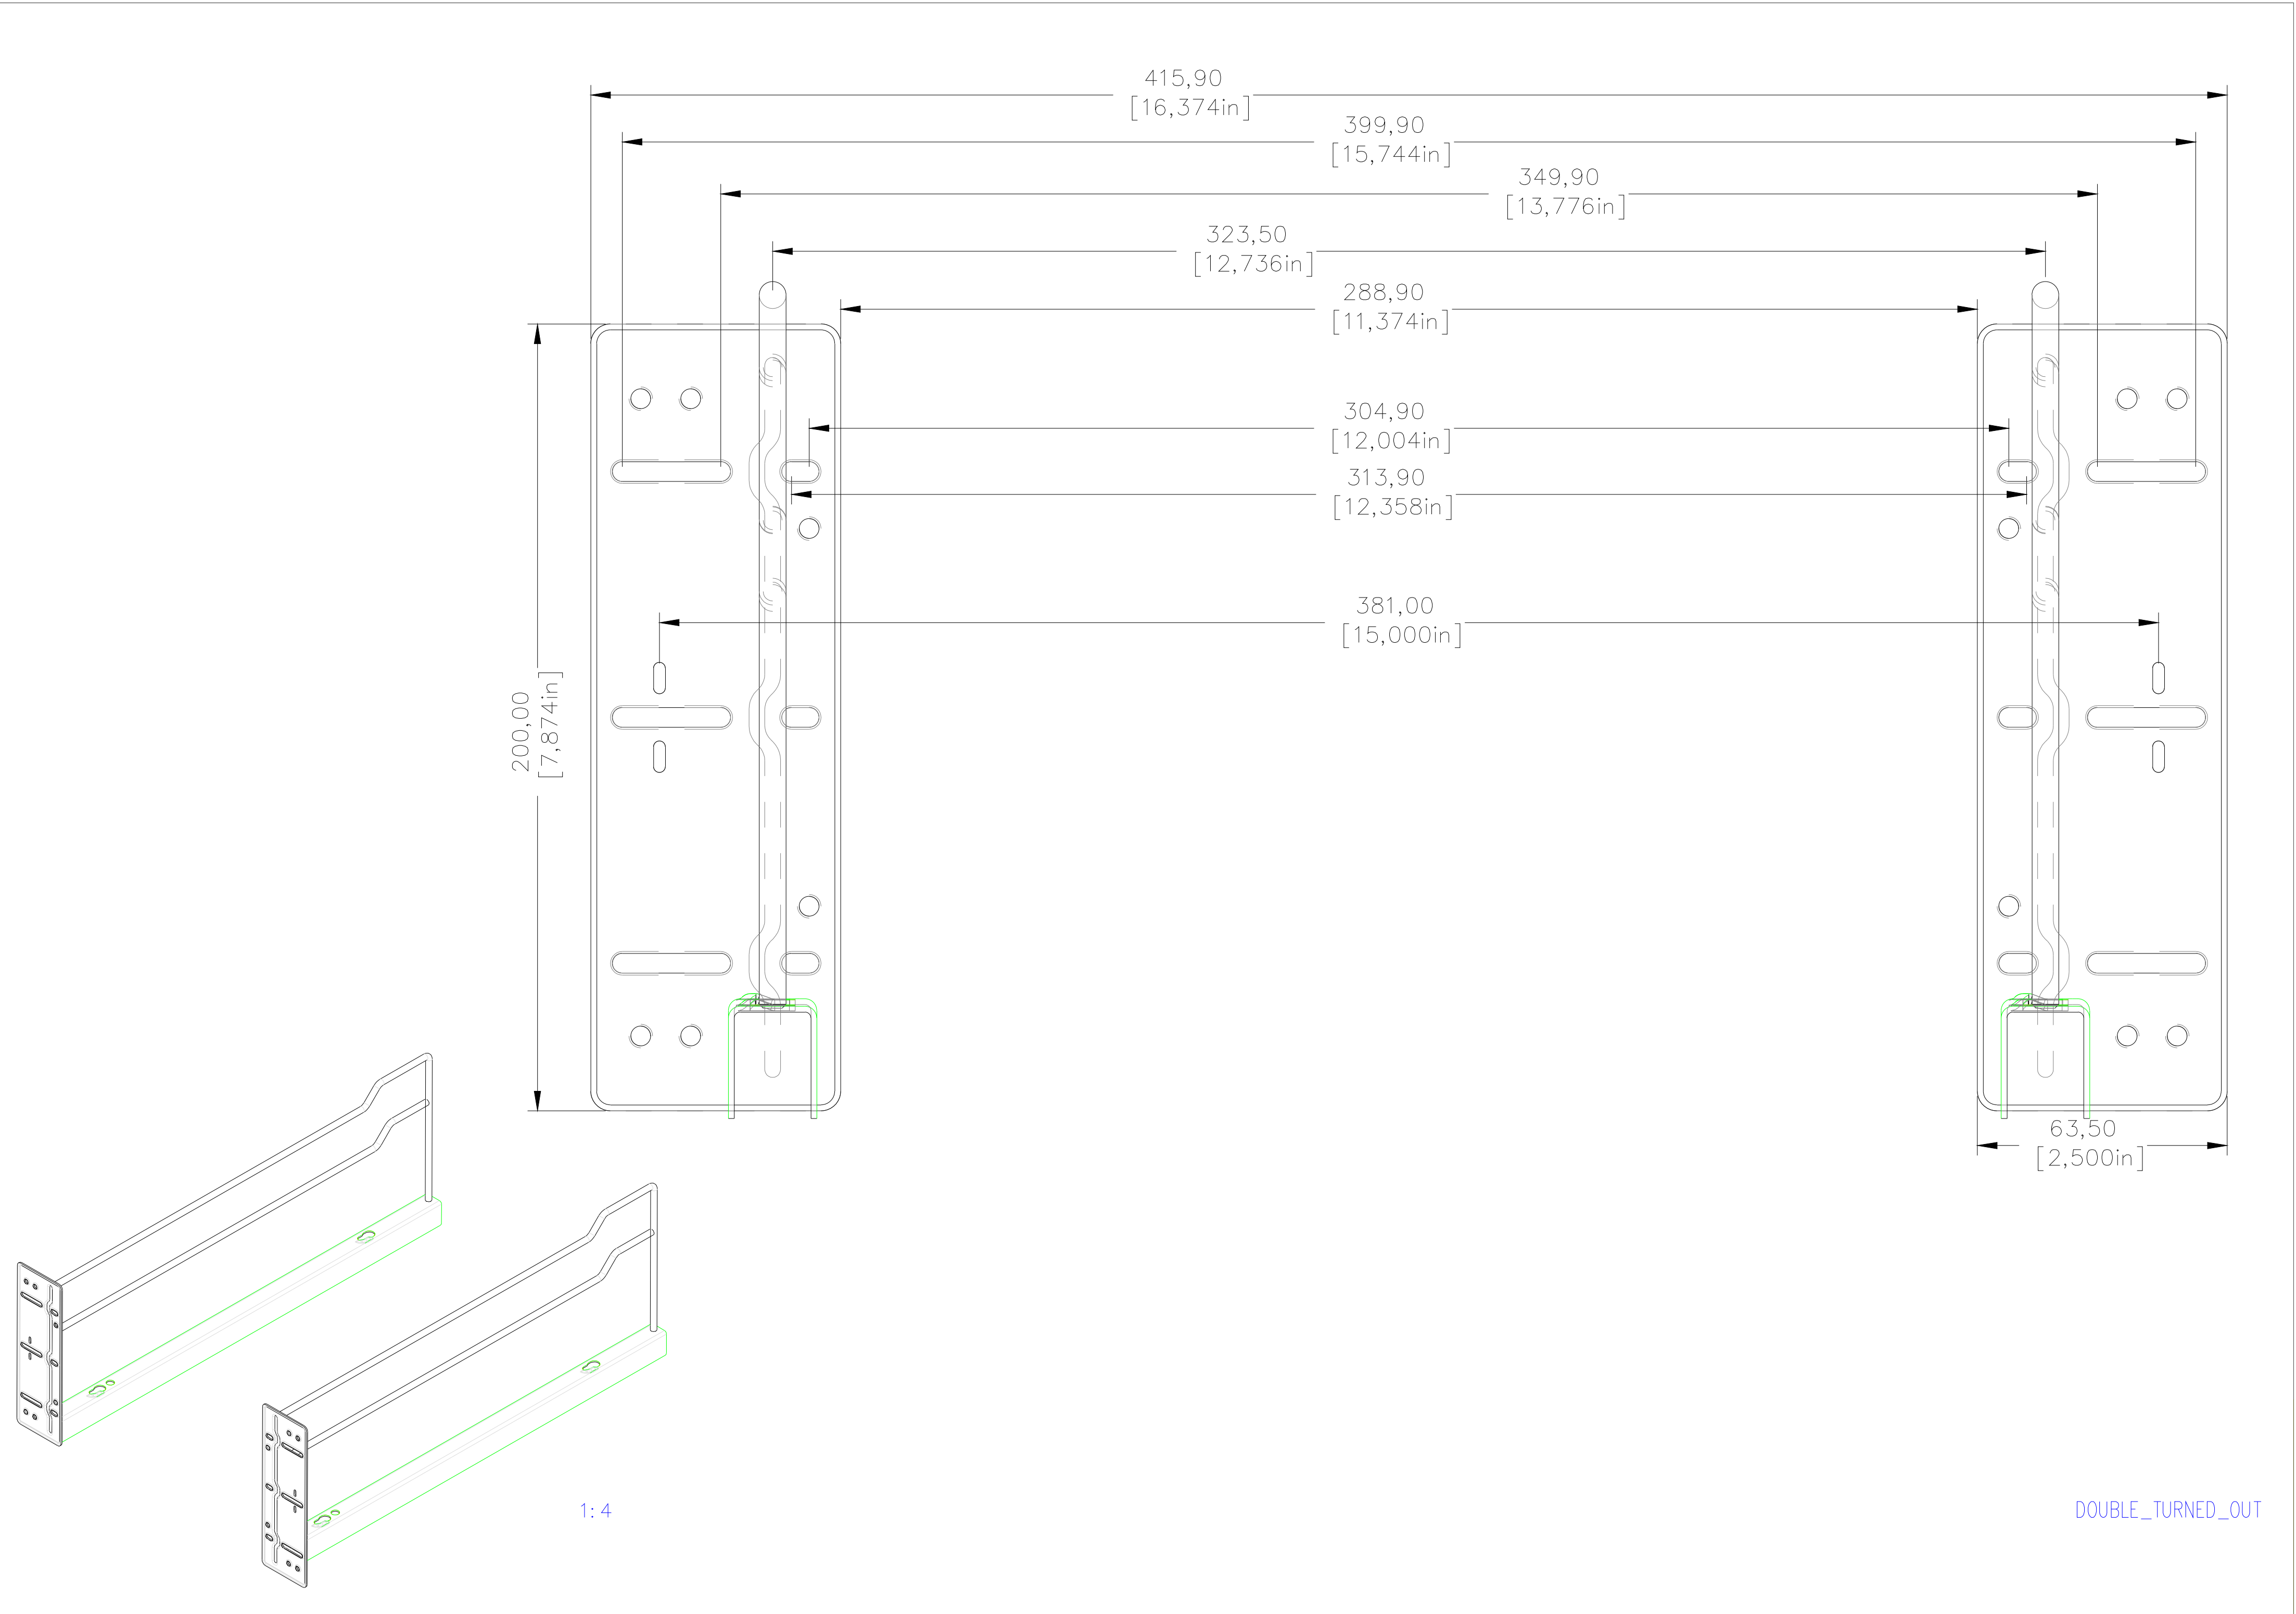

CATNO	FINISH
502.56.810	Champagne
502.56.510	Silver
502.56.210	Chrome

STATUS
05

Min. installation depth 570mm (22.5")

Double pull out waste basket	502.56.X10
------------------------------	------------

RevNo	Project # or change Request #	Date	Signature	Checked

DATE: 12.15.2014	SPECIFICATION ISO 2768-m
SCALE:	MAT'L:
DRAWN BY: NPG	FINISH:
PUM APPROVAL DT	CUSTOMER APPROVAL

1:4

DOUBLE\_TURNED\_IN