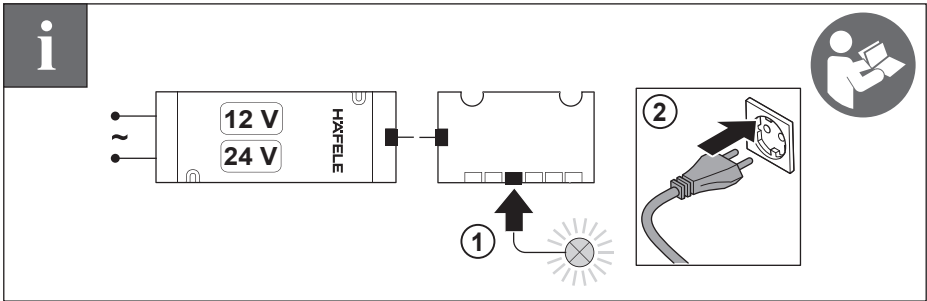

LED 2067 LED 3067

833.72.295 833.77.295
833.72.296 833.77.296

	V	W	K	T _A	T _A	 mm/in
833.72.295 833.72.296	12V	7.5W	3000K 4000K	-20 °C – +45 °C -4 °F – +113 °F	T _A for installation in the storage area of a clothes closet. Only UL (no CSA).	Ø 180 x 180 x 7 mm Ø 7.09 x 7.09 x 0.28 in
833.77.295 833.77.296	24V	7W	3000K 4000K	-20 °C – +35 °C -4 °F – +95 °F		

732.28.529

HDE 14.12.2023

732.28.529

 UL only (NOT include CSA) Suitable for installation in the storage area of a clothes' closet at a maximum ambient temperature (ta) of 35 °C / 95 °F!