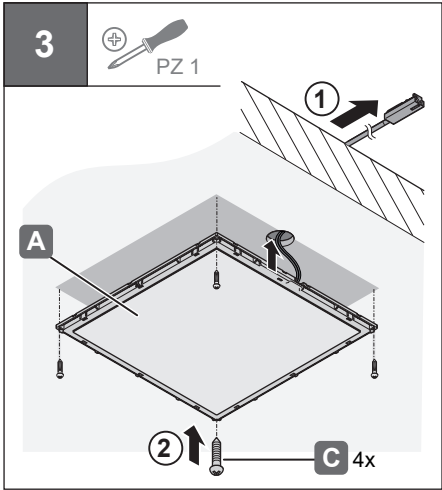

732.28.529

UL only (NOT include CSA) Suitable for installation in the storage area of a clothes' closet at a maximum ambient temperature (ta) of 35 °C / 95 °F!