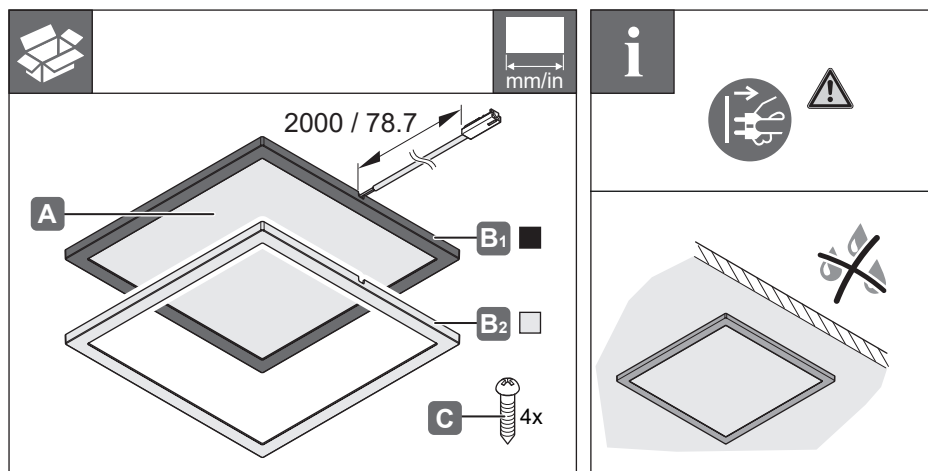

LED 2067 LED 3067

833.72.295 833.77.295
833.72.296 833.77.296

	V	W	K	T _A	T _A	 mm/in
833.72.295 833.72.296	12V	7.5W	3000K 4000K	-20 °C – +45 °C -4 °F – +113 °F	T _A for installation in the storage area of a clothes closet. Only UL (no CSA).	Ø 180 x 180 x 7 mm Ø 7.09 x 7.09 x 0.28 in
833.77.295 833.77.296	24V	7W	3000K 4000K	-20 °C – +35 °C -4 °F – +95 °F		

732.28.529

HDE 14.12.2023

732.28.529

 UL only (NOT include CSA) Suitable for installation in the storage area of a clothes' closet at a maximum ambient temperature (ta) of 35 °C / 95 °F!