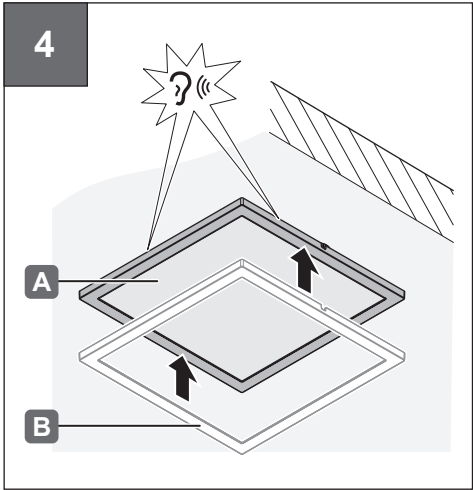

732.28.529

UL only (NOT include CSA) Suitable for installation in the storage area of a clothes' closet at a maximum ambient temperature (ta) of 35 °C / 95 °F!