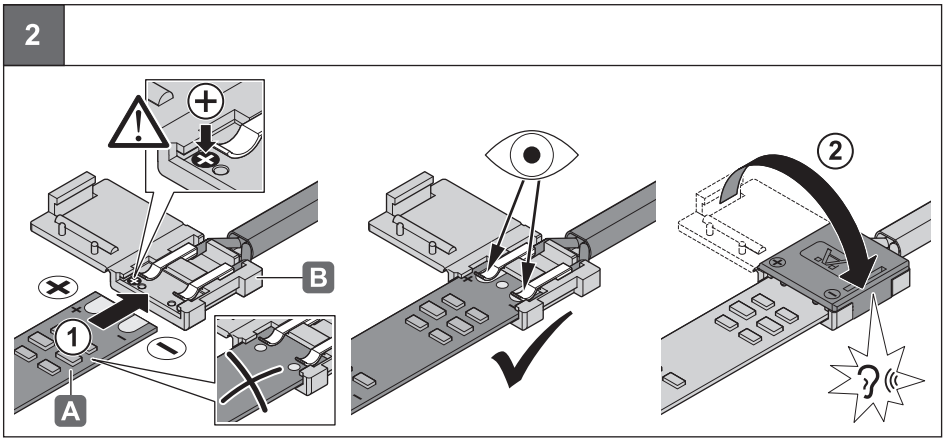

732.28.391