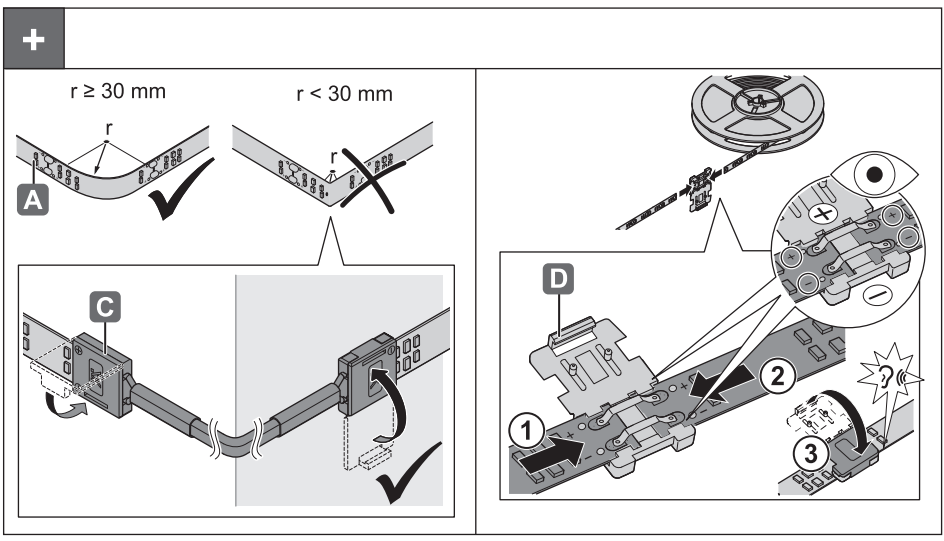

HDE 07/2017