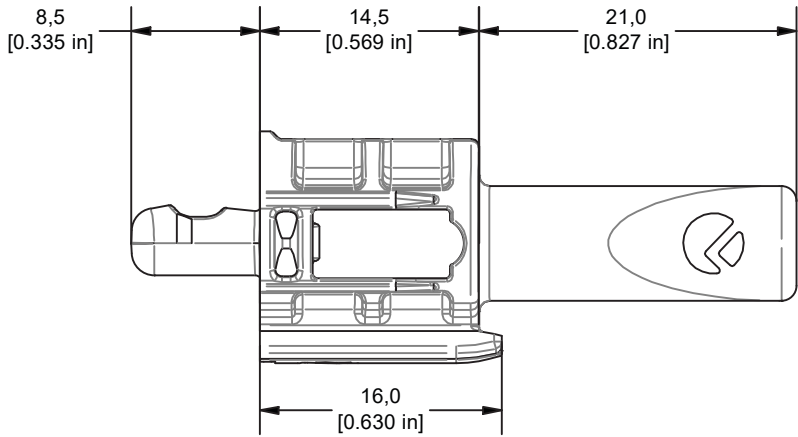

ARTICLE NUMBER	FINISH
282.84.313	NK, ANTHRACITE
282.84.713	NK, WHITE

REVISION
A

RevNo	Project # or Change request #	Date	Signature	Checked
A	282.84.X13 WAS 282.84.X03	9.14.20	NPG	JF

ITEM/CATALOG NUMBER 282.84.X13	DRAWING NUMBER 282.84.X13
TITLE KINTAI SHELF SUPPORT, SPRING-LOADED, 5MM	
MATERIAL PLASTIC	FINISH SEE NOTES
<small>NOTICE</small> THIS DRAWING AND ALL INFORMATION THEREON IS THE PROPERTY OF: HÄFELE <small>THIS DRAWING AND INFORMATION THEREON IS CONFIDENTIAL. MUST NOT BE MADE PUBLIC, COPIED OR USED TO DISADVANTAGE OF SAID HÄFELE AMERICA CO. IT IS SUBJECT TO: LICENSED OR UNLICENSED</small>	
TOLERANCE SPECIFICATION ISO 2768-m	ISO E
SIZE A	SCALE: 2 : 1
DRAWN BY: NPG APPROVED BY: JF DATE: 9/5/2018	
SHEET 1 OF 1	