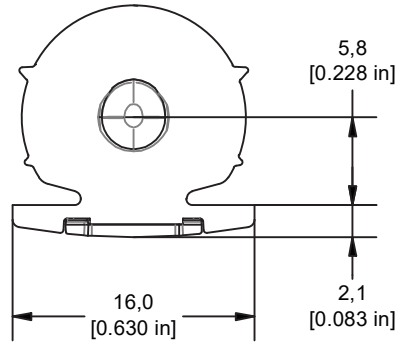

ARTICLE NUMBER	FINISH
282.84.313	NK, ANTHRACITE
282.84.713	NK, WHITE

REVISION
A

RevNo	Project # or Change request #	Date	Signature	Checked
A	282.84.X13 WAS 282.84.X03	9.14.20	NPG	JF

ITEM/CATALOG NUMBER 282.84.X13	DRAWING NUMBER 282.84.X13
TITLE KINTAI SHELF SUPPORT, SPRING-LOADED, 5MM	
MATERIAL PLASTIC	FINISH SEE NOTES
<small>NOTICE</small> THIS DRAWING AND ALL INFORMATION THEREON IS THE PROPERTY OF: HÄFELE <small>THIS DRAWING AND INFORMATION THEREON IS CONFIDENTIAL. MUST NOT BE MADE PUBLIC, COPIED OR USED TO DISADVANTAGE OF SAID HÄFELE AMERICA CO. IT IS SUBJECT TO: LICENSED OR UNLICENSED</small>	
TOLERANCE SPECIFICATION ISO 2768-m	ISO E
SIZE A	SCALE: 2 : 1
DRAWN BY: NPG APPROVED BY: JF DATE: 9/5/2018	
SHEET 1 OF 1	