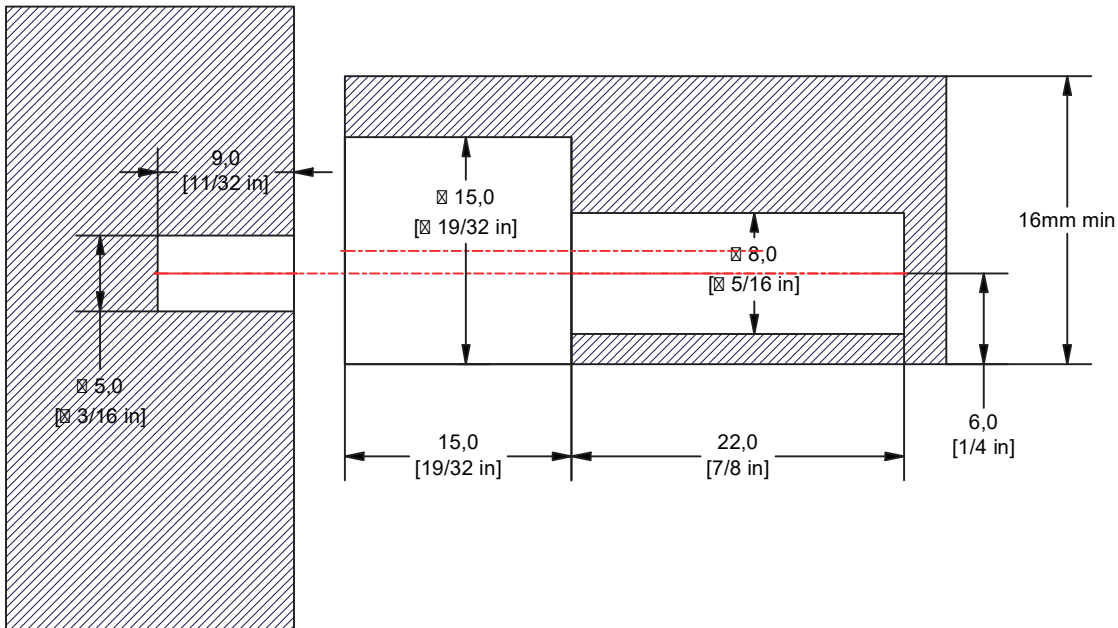

ARTICLE NUMBER	FINISH
282.84.313	NK, ANTHRACITE
282.84.713	NK, WHITE

REVISION
A

RevNo	Project # or Change request #	Date	Signature	Checked
A	282.84.X13 WAS 282.84.X03	9.14.20	NPG	JF

ITEM/CATALOG NUMBER 282.84.X13	DRAWING NUMBER 282.84.X13
TITLE KINTAI SHELF SUPPORT, SPRING-LOADED, 5MM	
MATERIAL PLASTIC	FINISH SEE NOTES
<small>NOTICE</small> THIS DRAWING AND ALL INFORMATION THEREON IS THE PROPERTY OF: HÄFELE <small>THIS DRAWING AND INFORMATION THEREON IS CONFIDENTIAL. MUST NOT BE MADE PUBLIC, COPIED OR USED TO DISADVANTAGE OF SAID HÄFELE AMERICA CO. IT IS SUBJECT TO: LICENSED OR UNLICENSED</small>	
TOLERANCE SPECIFICATION ISO 2768-m	ISO E
SIZE A	SCALE: 2 : 1
DRAWN BY: NPG APPROVED BY: JF DATE: 9/5/2018	
SHEET 1 OF 1	